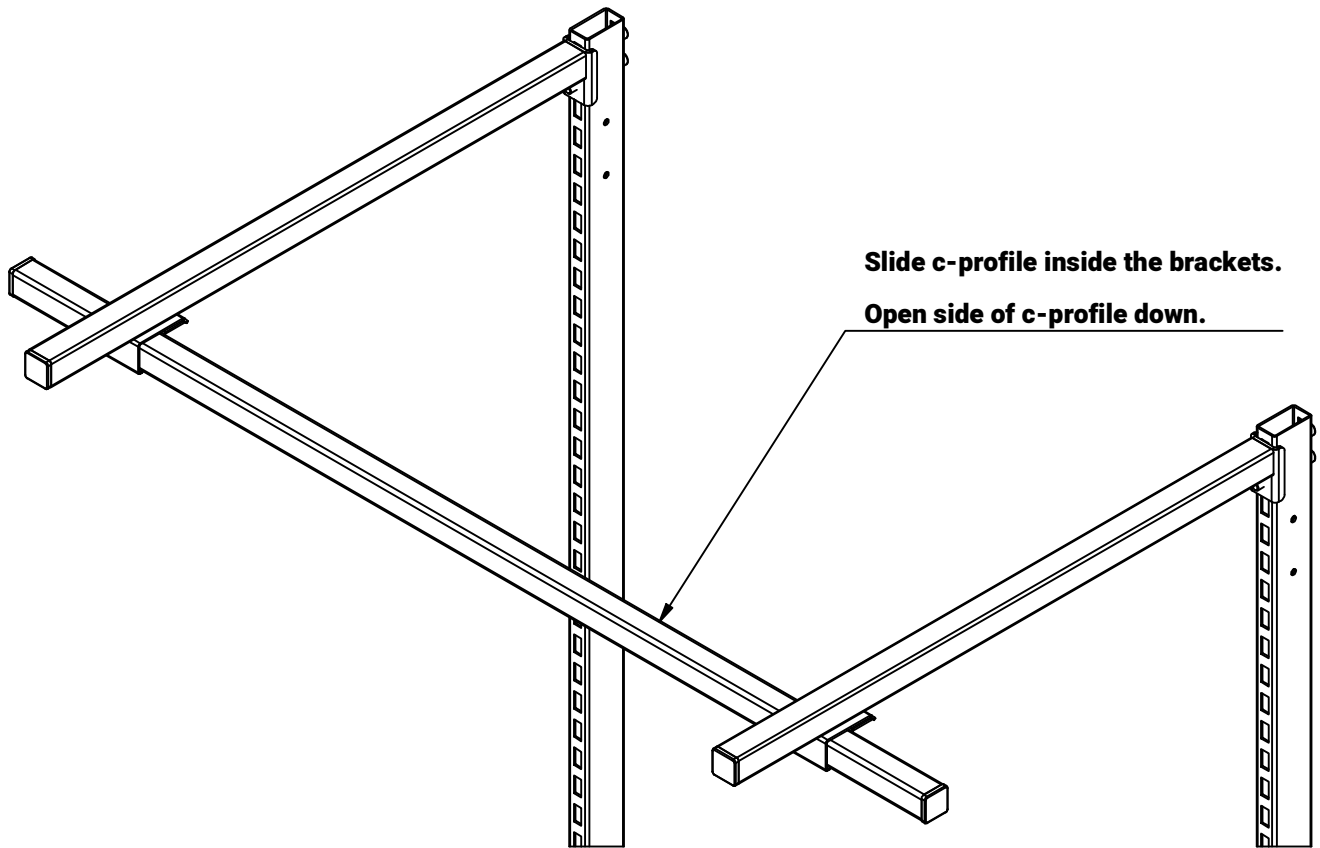

3-303

Fixed Support Arm for C-rail 700 mm

1

Do not tighten brackets completely!

2

3

4