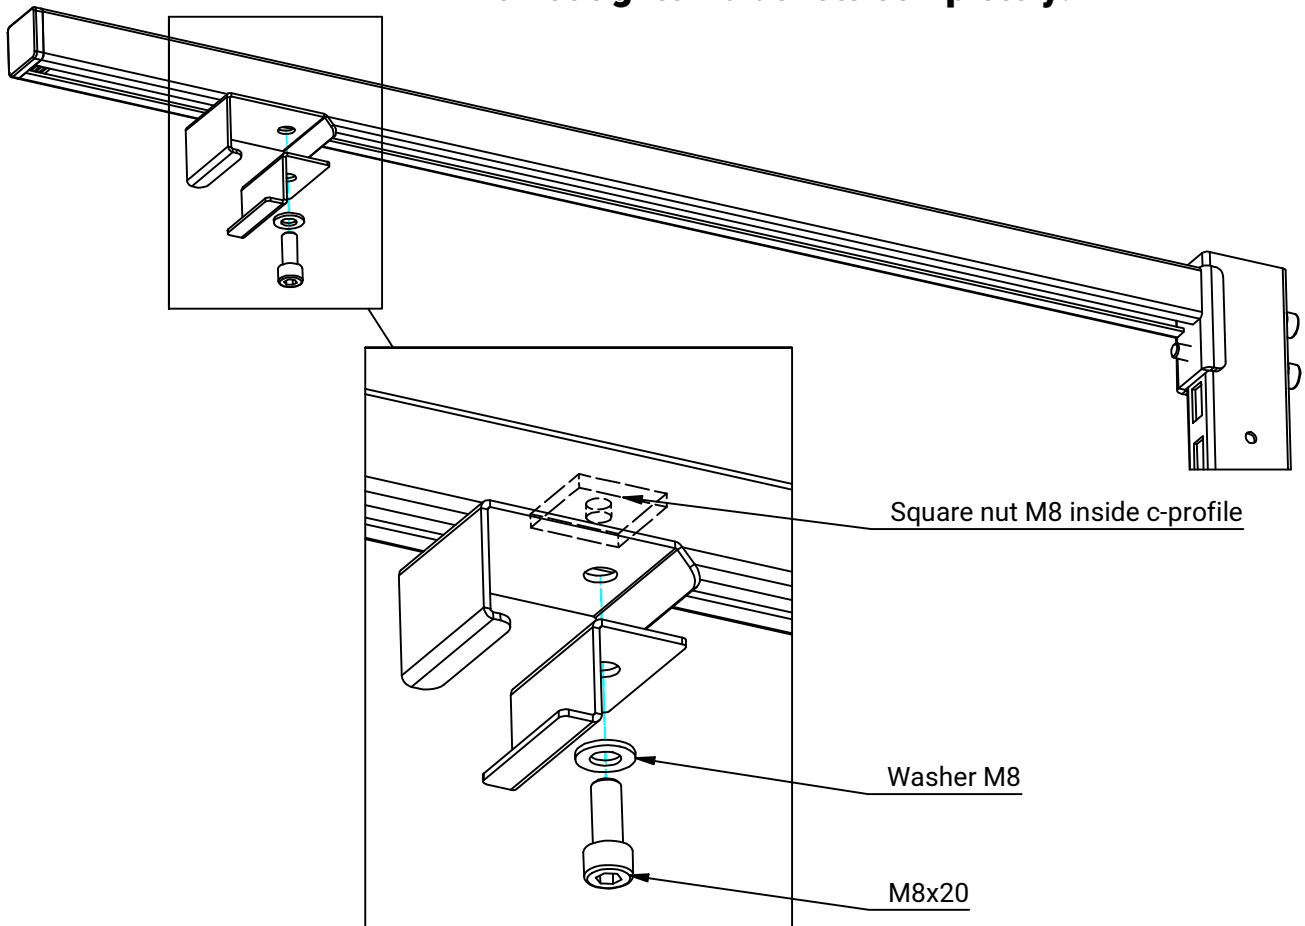

3-303

Fixed Support Arm for C-rail 700 mm

1

Do not tighten brackets completely!

2

3

4