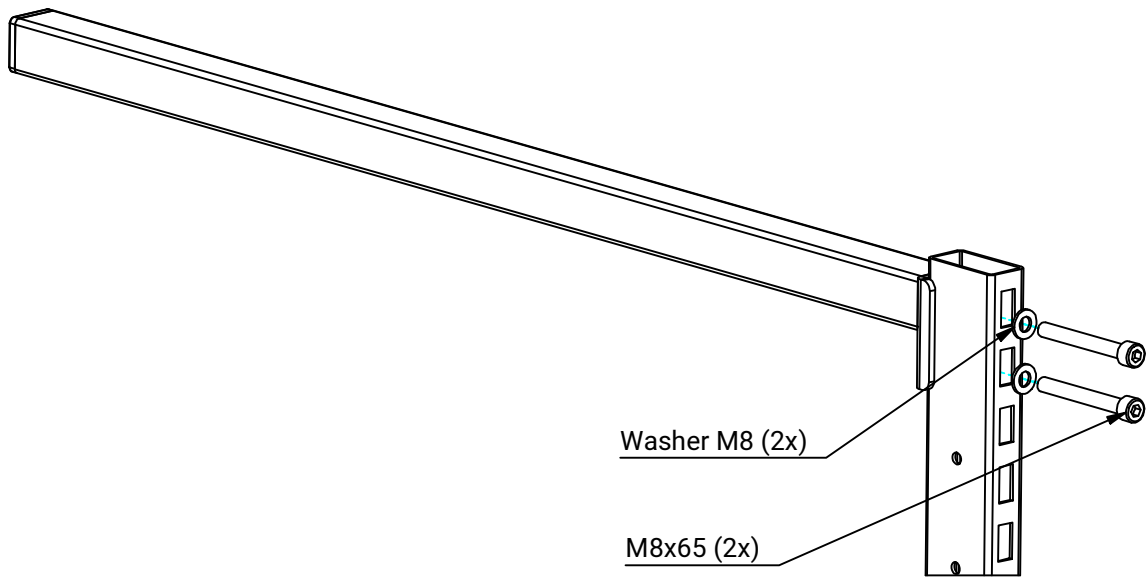

3-303

Fixed Support Arm for C-rail 700 mm

1

Do not tighten brackets completely!

2

3

4