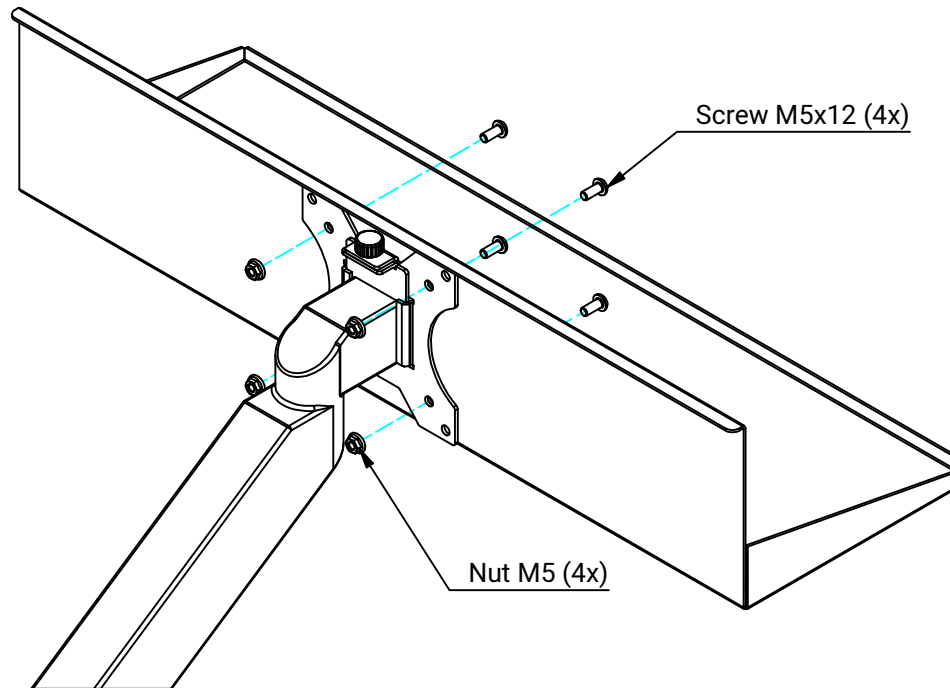

3-446**Shelf 545x170 mm Vesa**

1

2

Release the screw and insert the rotation stop.