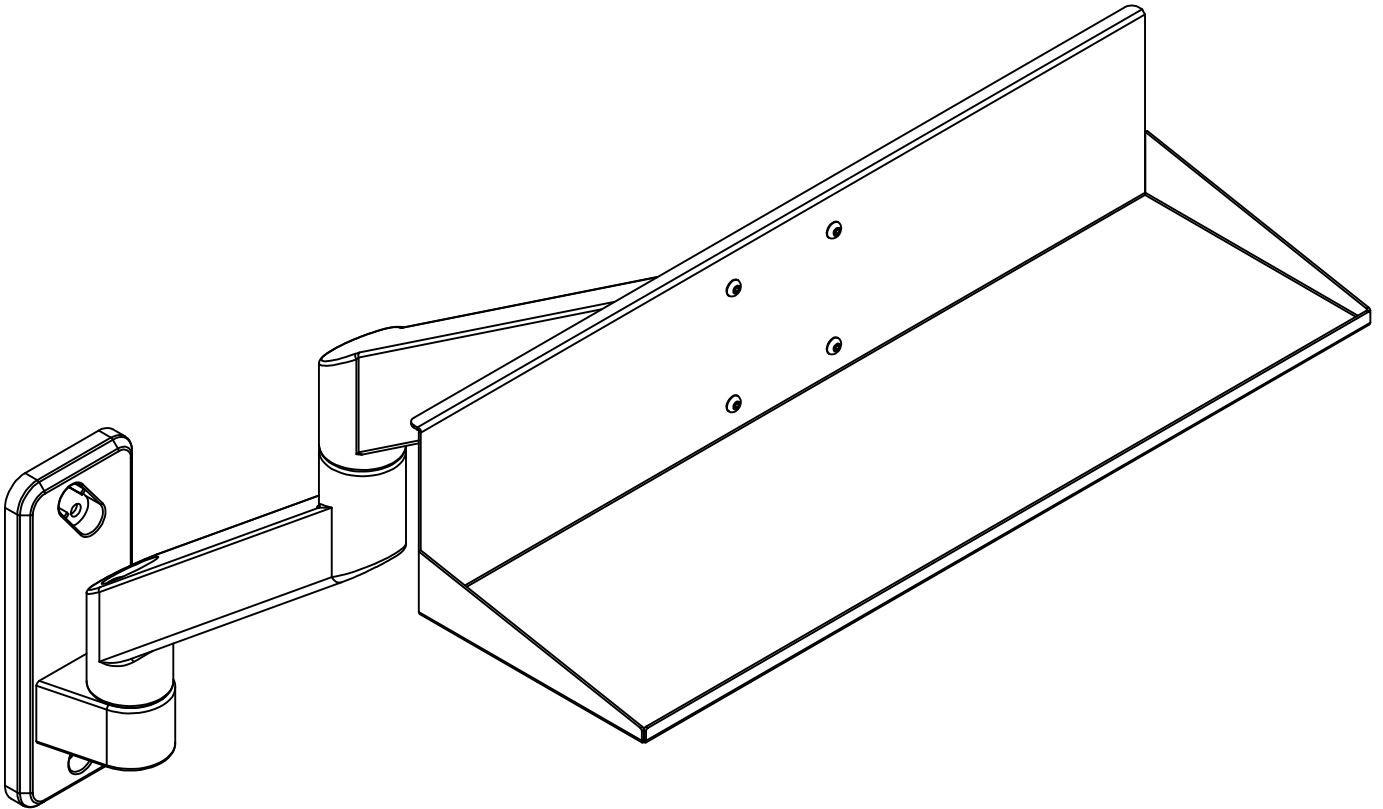

3-446**Shelf 545x170 mm Vesa**

1

2

Release the screw and insert the rotation stop.