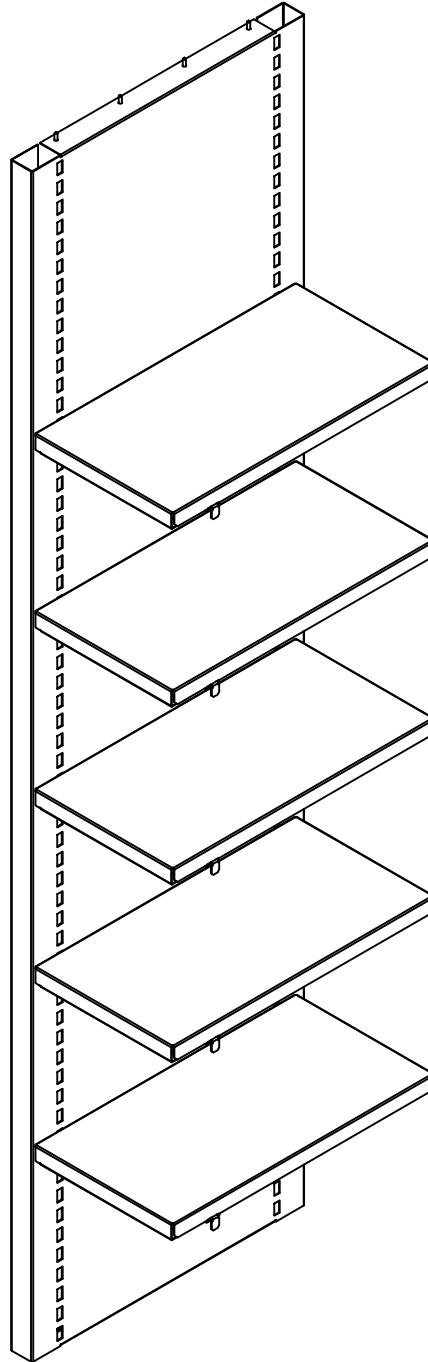

4-529

Shelves and divider for cabinet

4 mounting screws
up and down

265 mm approx.
Inside

Place the shelves on brackets

2

4 brackets/shelf