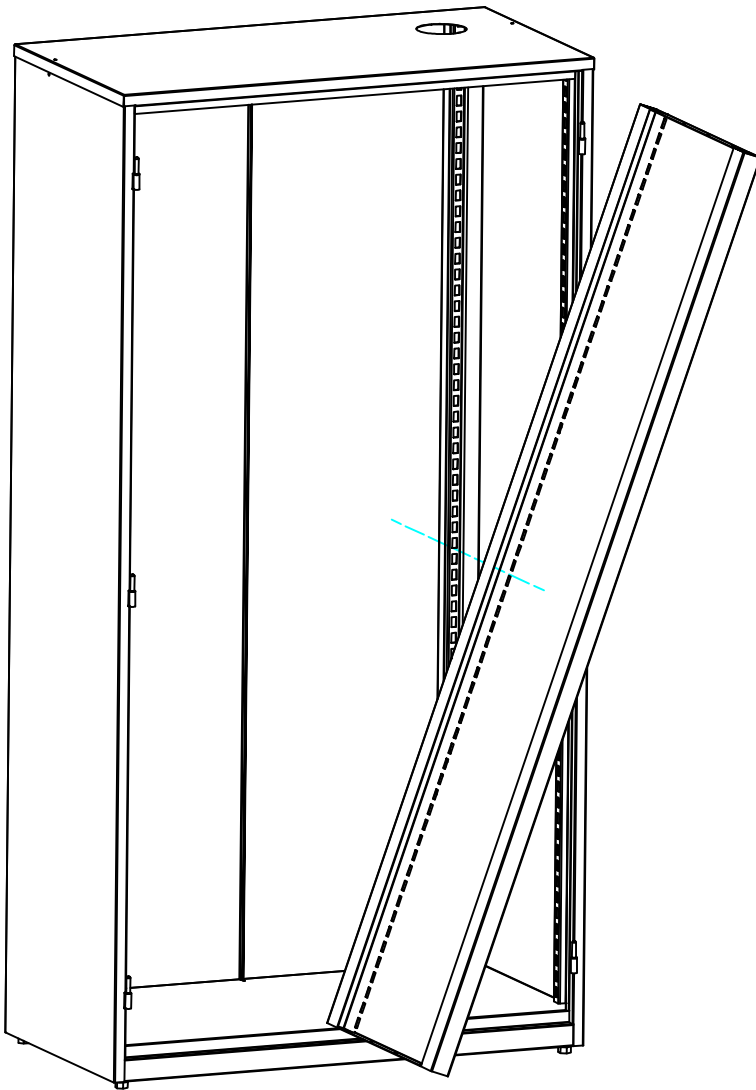

4-529

Shelves and divider for cabinet

4 mounting screws
up and down

265 mm approx.
Inside

Place the shelves on brackets

2

4 brackets/shelf