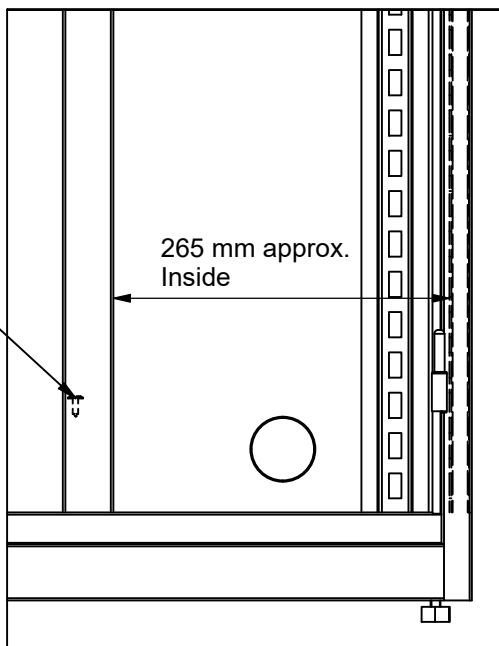

4-529

Shelves and divider for cabinet

4 mounting screws
up and down

265 mm approx.
Inside

Place the shelves on brackets

2

4 brackets/shelf