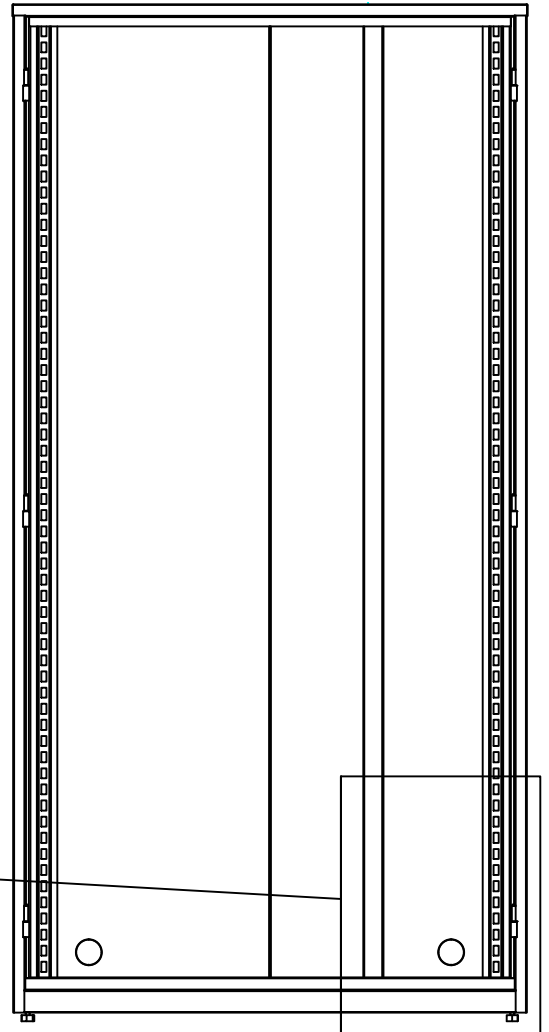

4-529

Shelves and divider for cabinet

4 mounting screws
up and down

265 mm approx.
Inside

Place the shelves on brackets

2

4 brackets/shelf