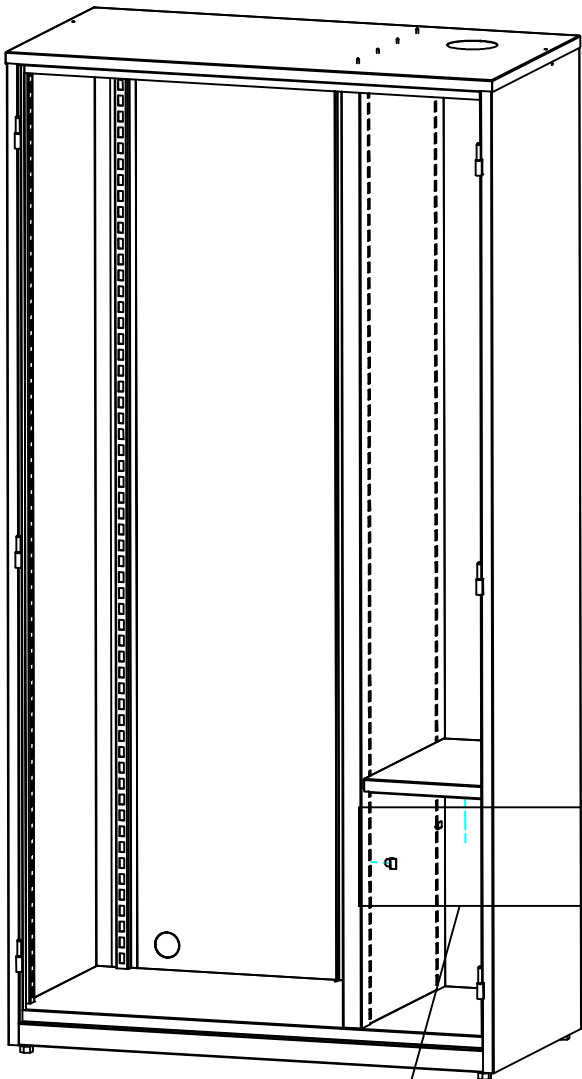

4-529

Shelves and divider for cabinet

4 mounting screws
up and down

265 mm approx.
Inside

Place the shelves on brackets

2

4 brackets/shelf