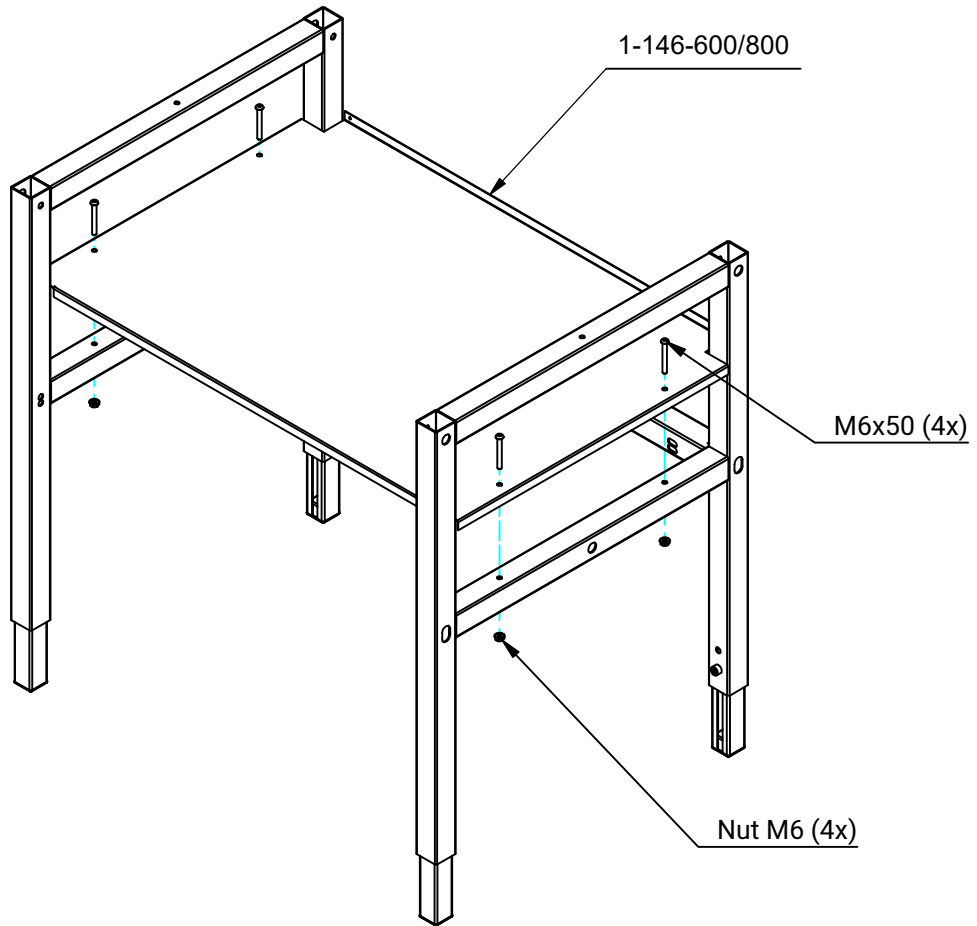

# 1-146-600/800

Lower shelf for LD-table

1

2