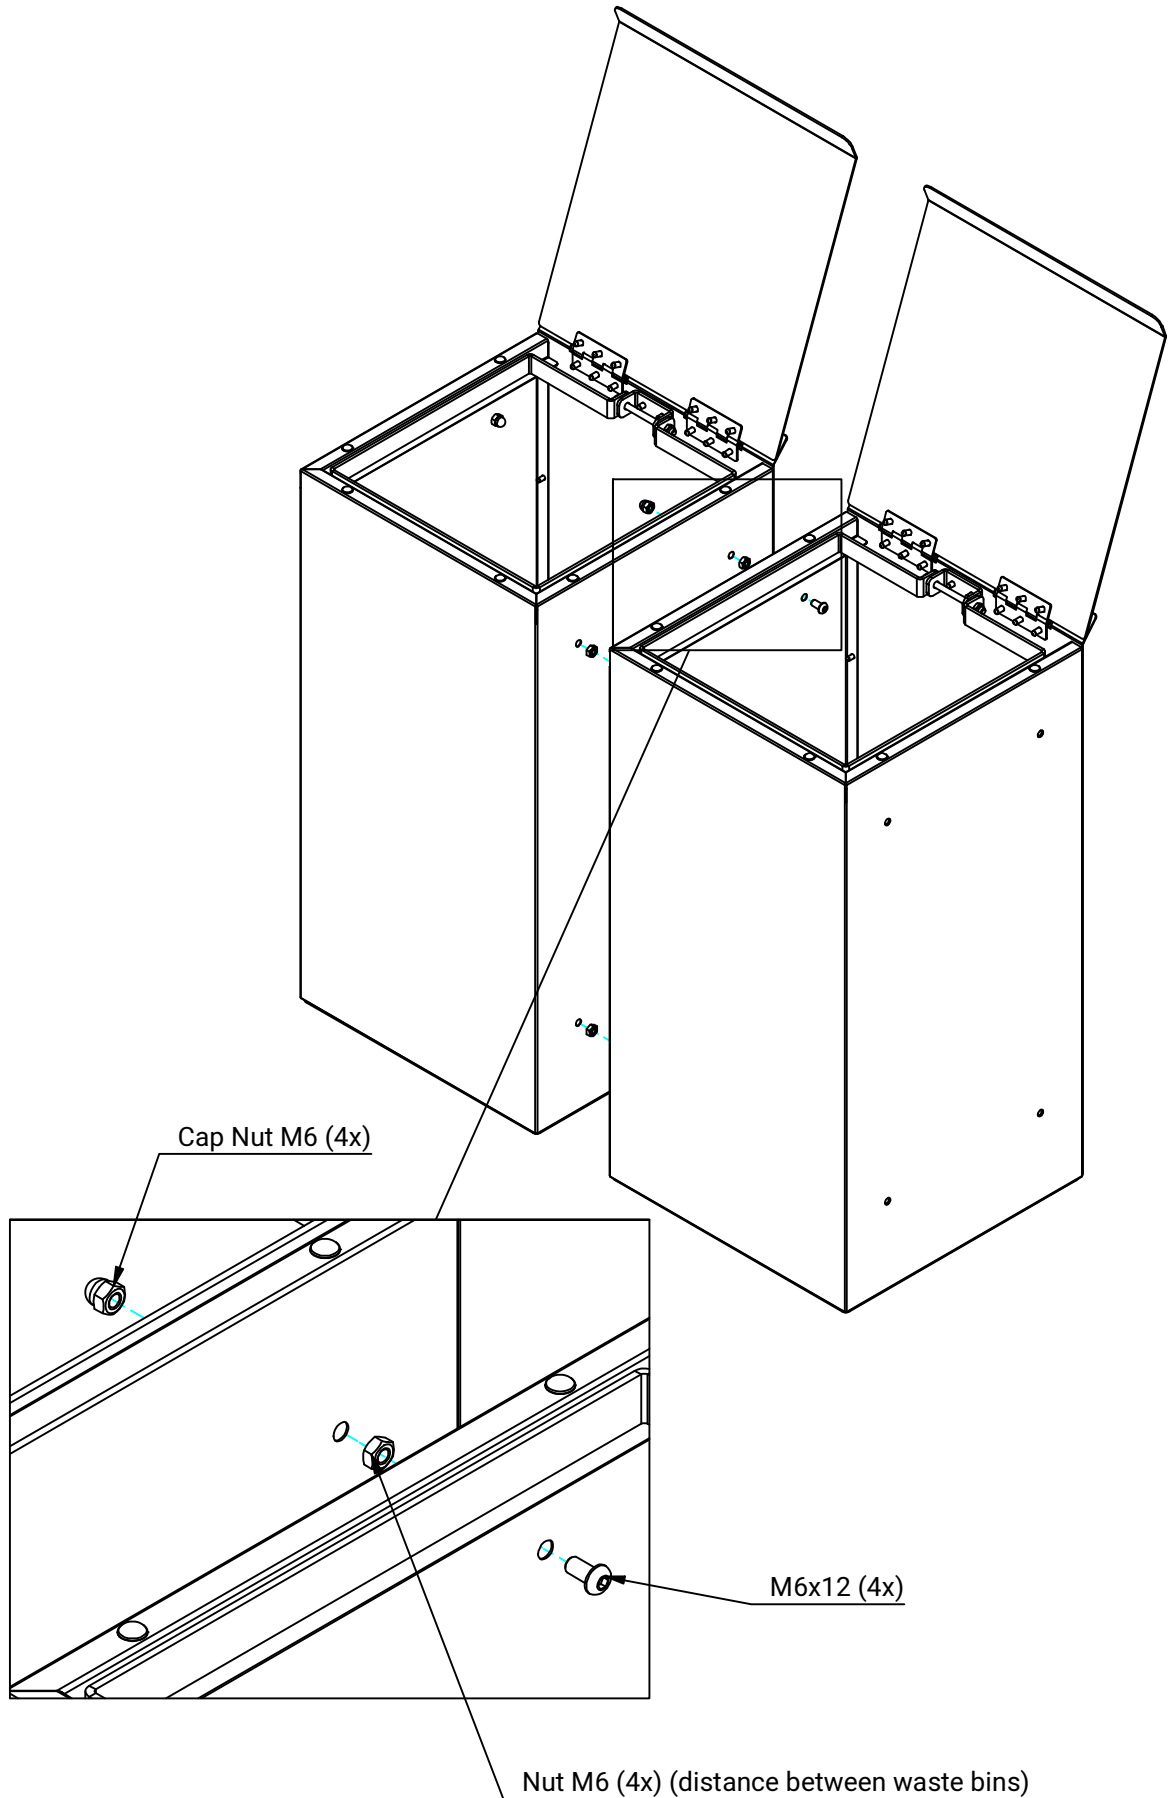

**2-405**

**Waste Bin 35 L**

### Serial Connection

1

## Wheels

M8x20 (4x)

Nut M8 (4x)

### Wheel Layout Serial Connection

2x

3x

4x

5x