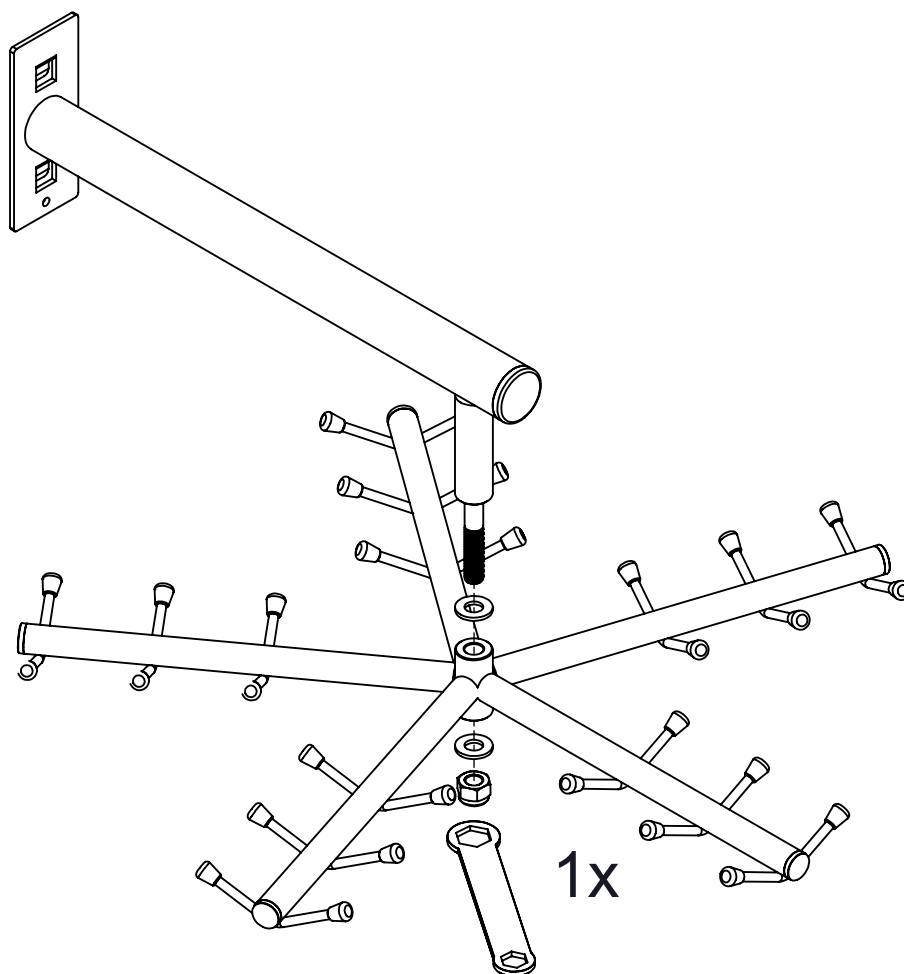

8-888-0

Cloth Hanger 30 Compartments Silver

1.	2.	3.	4.	5.	6.	7.	8.	9.
								
1x	1x	1x	M10 1x	D10 2x	M6x15 1x	5x40 2x	5x40 2x	13-17 1x

1

2