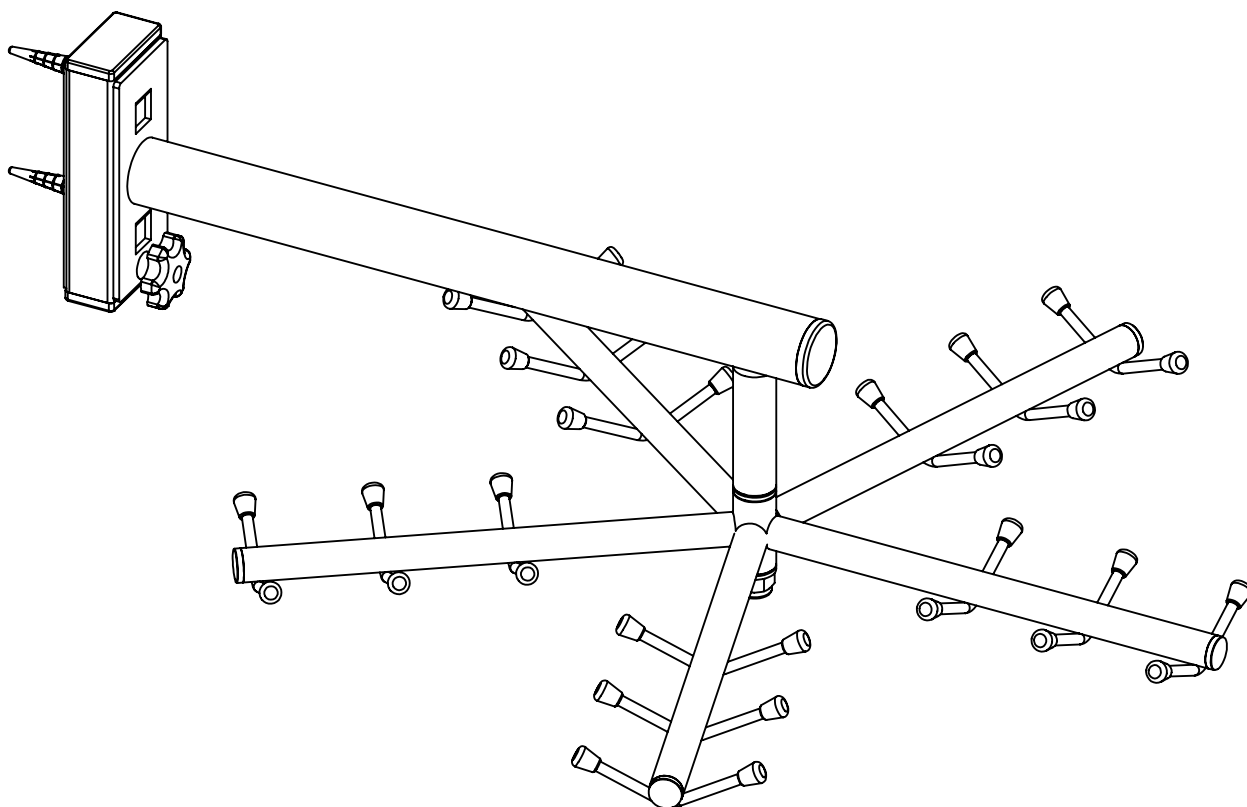

8-888-0

Cloth Hanger 30 Compartments Silver

1.	2.	3.	4.	5.	6.	7.	8.	9.
								
1x	1x	1x	M10 1x	D10 2x	M6x15 1x	5x40 2x	5x40 2x	13-17 1x

1

2