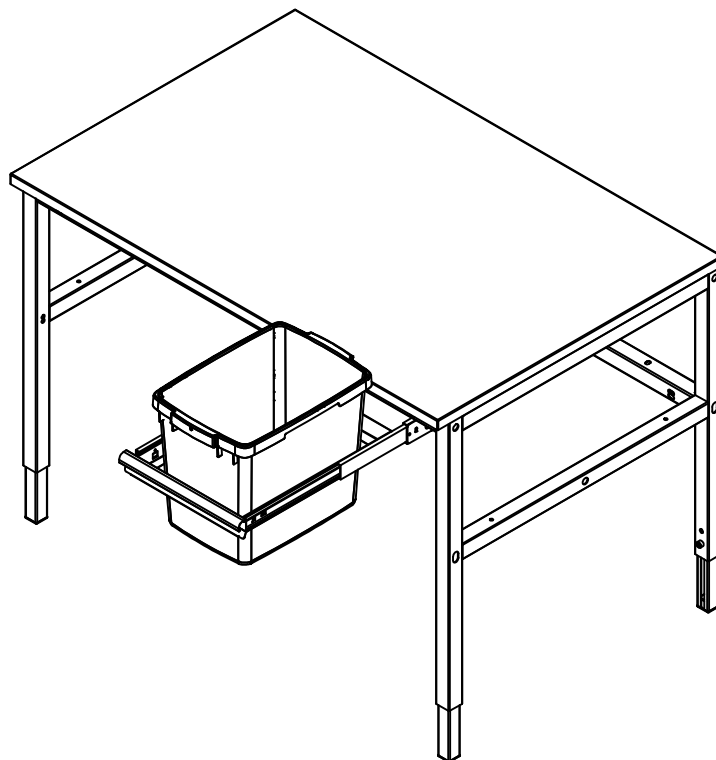

2-486

Pull out Trash Bin 25L

LD-tables

1

2

W300-tables

1

Align bracket with front profile

2

W400/600-tables

1

Align bracket with front profile

2