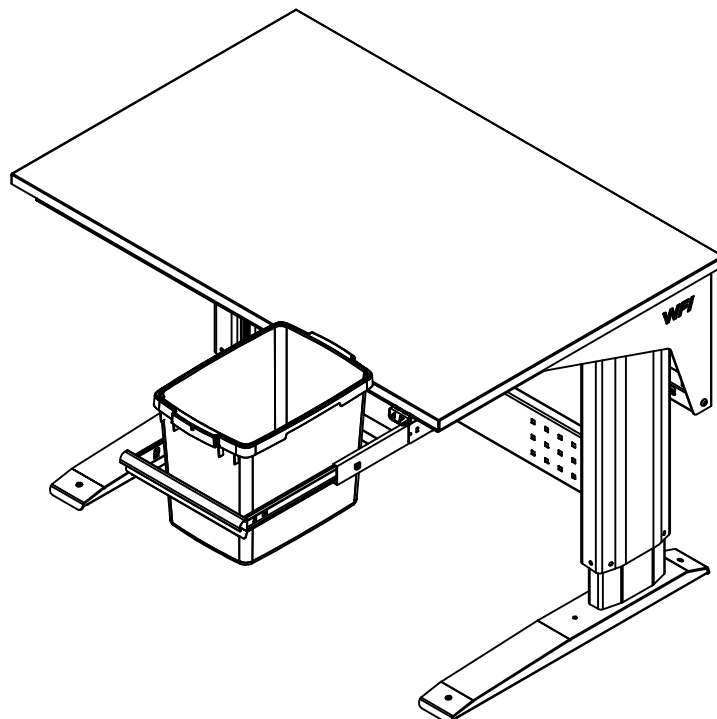

2-486

Pull out Trash Bin 25L

LD-tables

1

2

W300-tables

1

Align bracket with front profile

2

W400/600-tables

1

Align bracket with front profile

2