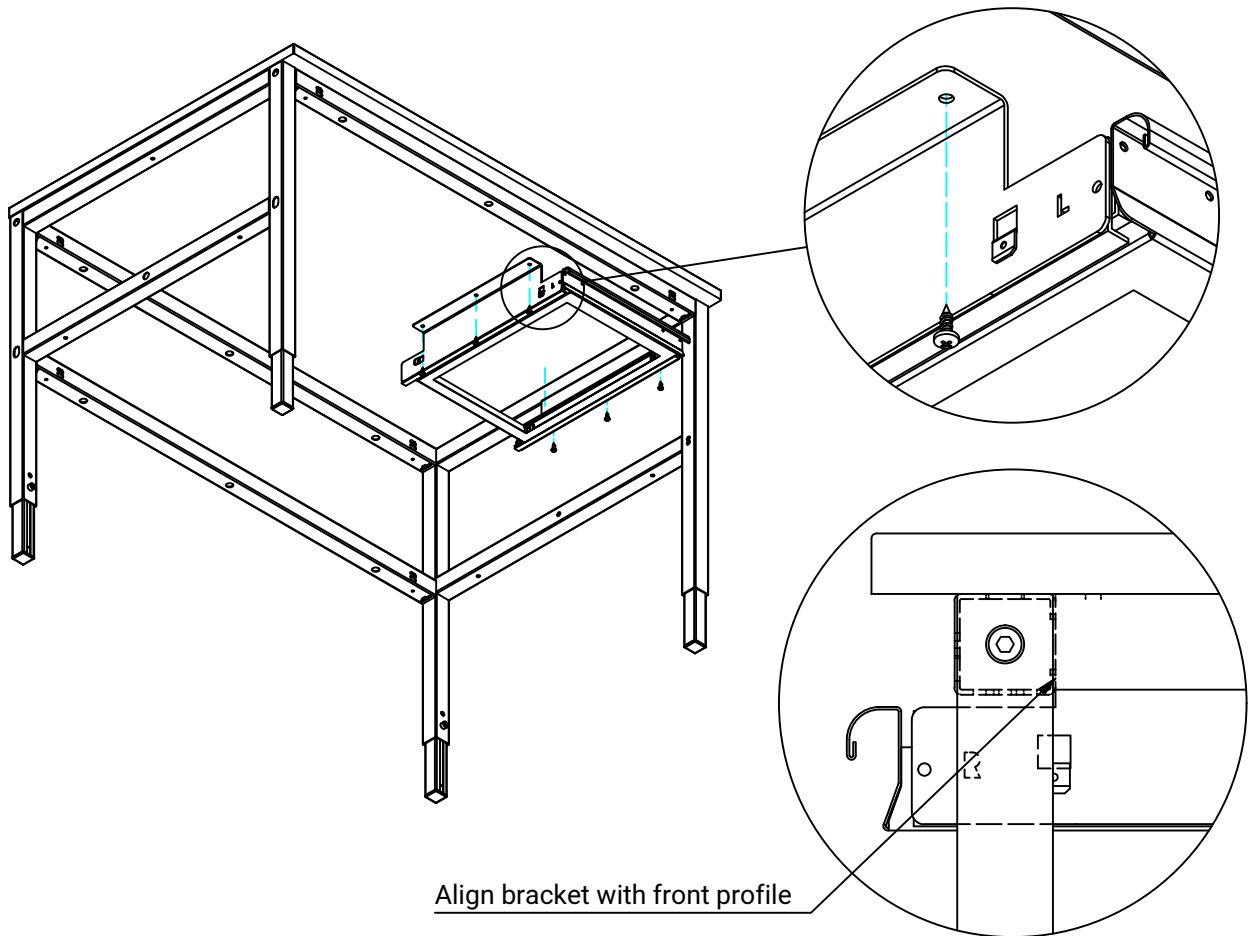

2-486

Pull out Trash Bin 25L

LD-tables

1

2

W300-tables

1

Align bracket with front profile

2

W400/600-tables

1

Align bracket with front profile

2