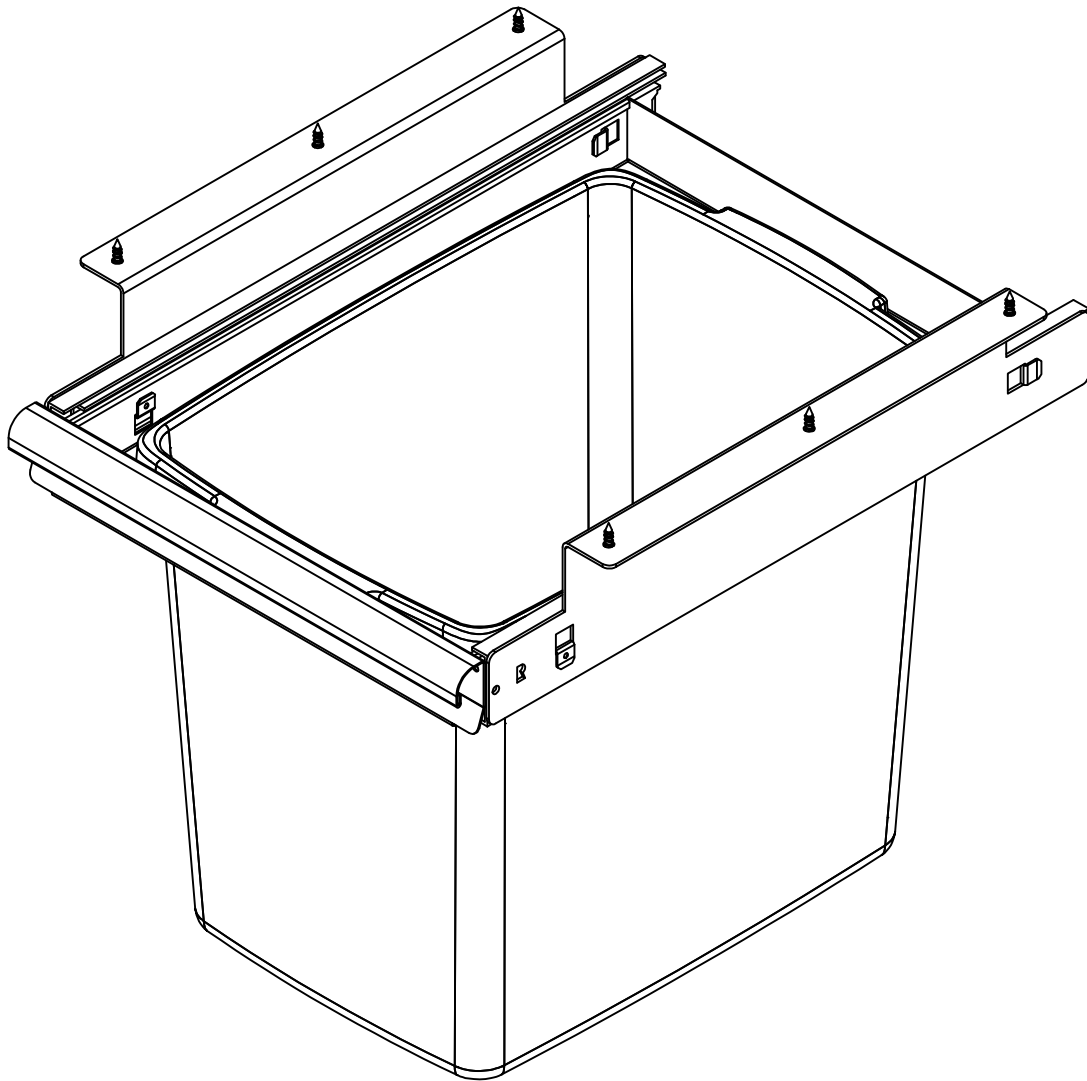

2-486

Pull out Trash Bin 25L

LD-tables

1

2

W300-tables

1

Align bracket with front profile

2

W400/600-tables

1

Align bracket with front profile

2