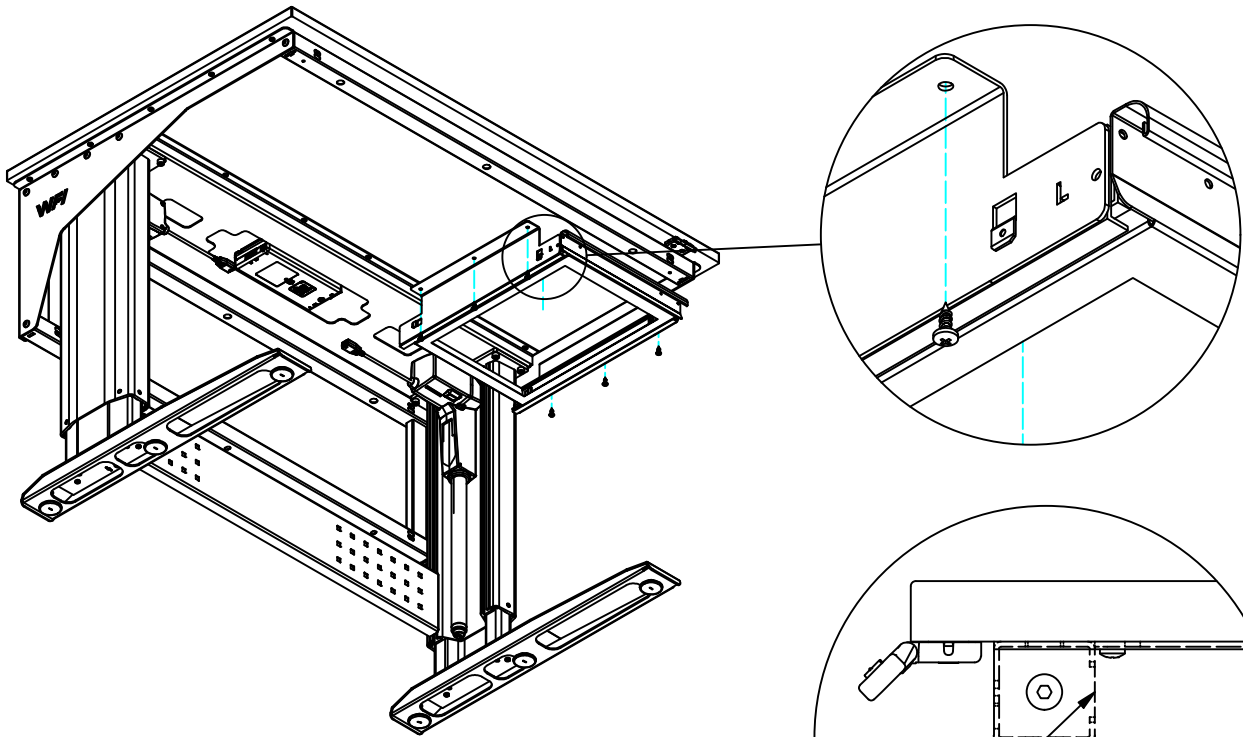

2-486

Pull out Trash Bin 25L

LD-tables

1

2

W300-tables

1

Align bracket with front profile

2

W400/600-tables

1

Align bracket with front profile

2