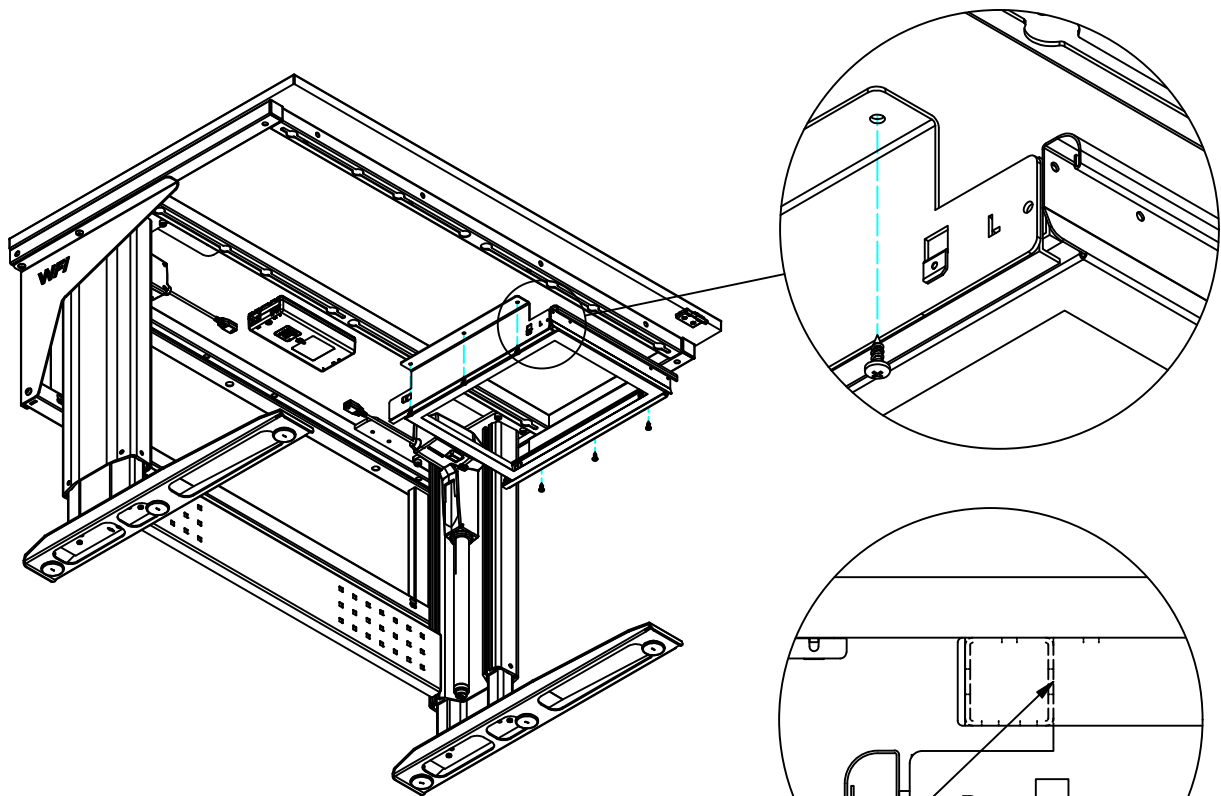

2-486

Pull out Trash Bin 25L

LD-tables

1

2

W300-tables

1

Align bracket with front profile

2

W400/600-tables

1

Align bracket with front profile

2