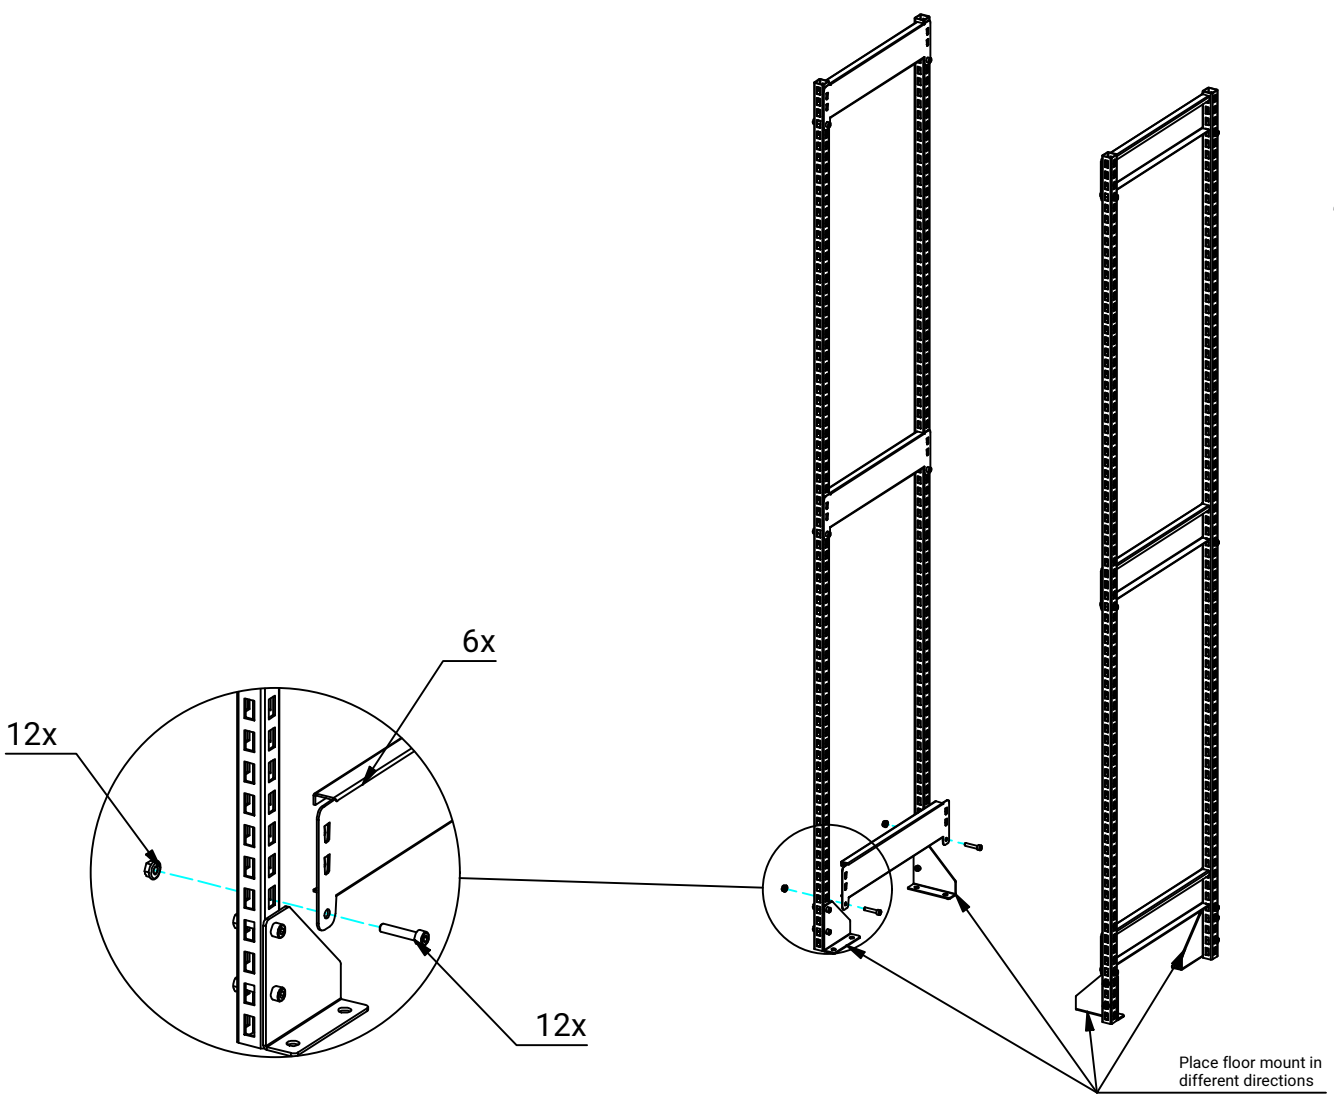

# 9-21023-XX-X

Truckladdningsstation  
900, 1800 kompl 1,2

# 2

5

6

7

Two 12 mm holes in each corner on the collision protection

8

Installation of the safety sign is done with double-sided tape

9