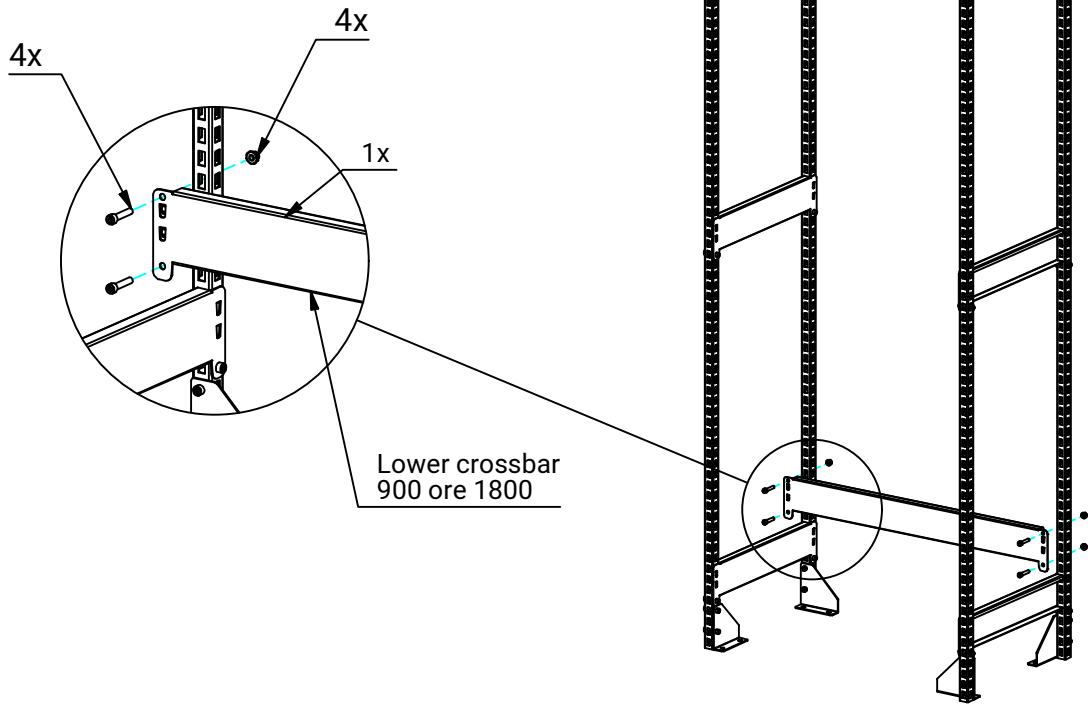

# 9-21023-XX-X

Truckladdningsstation  
900, 1800 kompl 1,2

# 2

5

6

7

Two 12 mm holes in each corner on the collision protection

8

Installation of the safety sign is done with double-sided tape

9