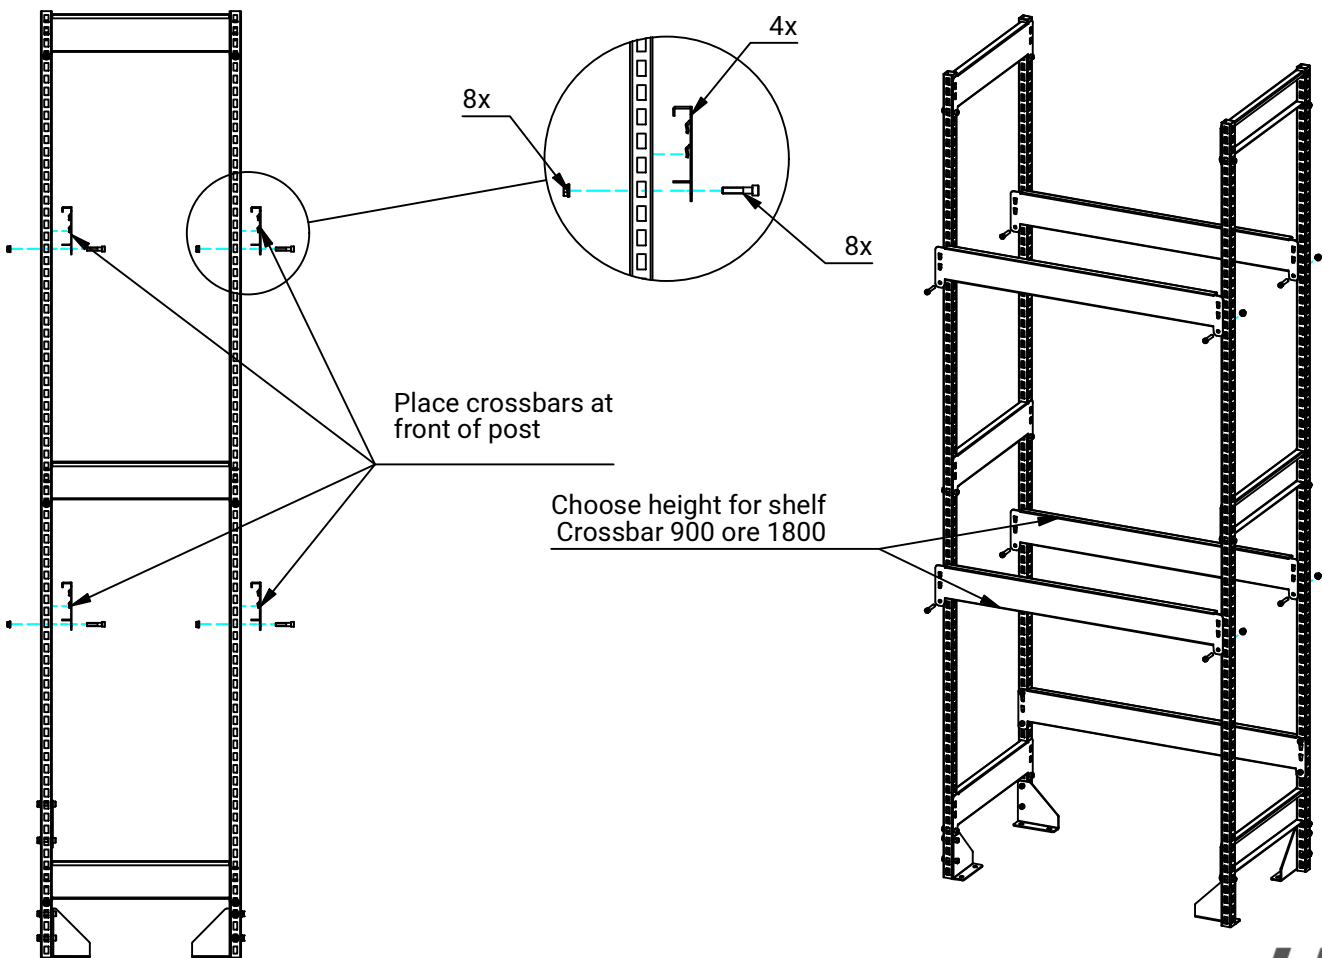

# 9-21023-XX-X

Truckladdningsstation  
900, 1800 kompl 1,2

# 2

5

6

7

Two 12 mm holes in each corner on the collision protection

8

Installation of the safety sign is done with double-sided tape

9