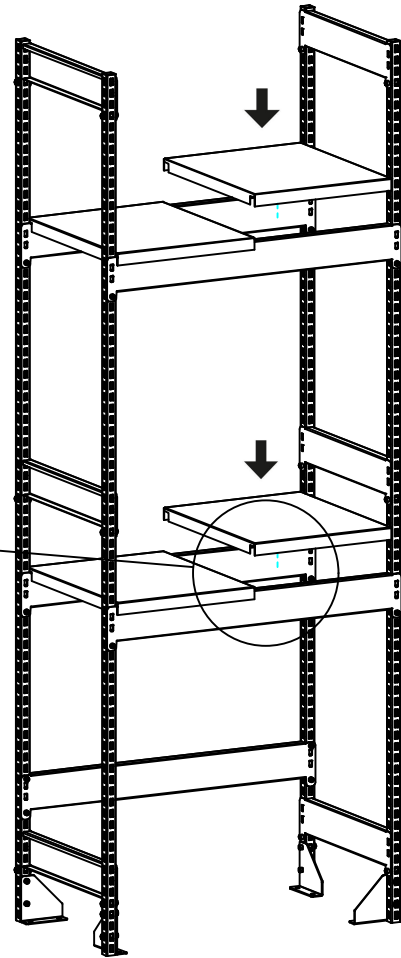

# 9-21023-XX-X

Truckladdningsstation  
900, 1800 kompl 1,2

# 2

5

6

7

Two 12 mm holes in each corner on the collision protection

8

Installation of the safety sign is done with double-sided tape

9