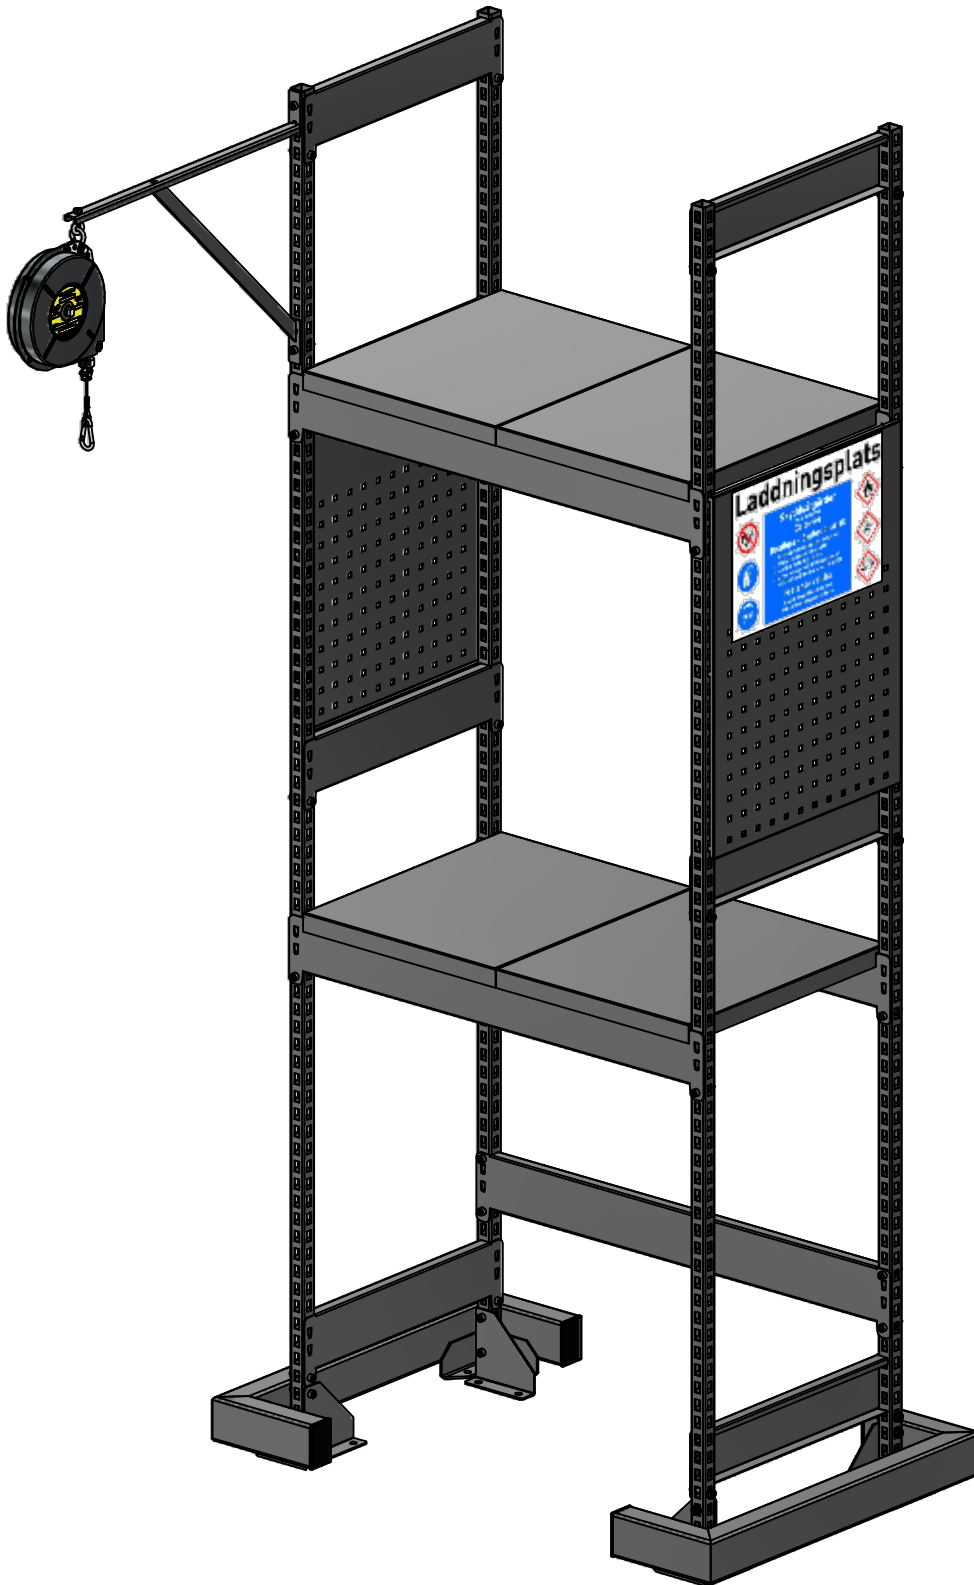

# 9-21023-XX-X

Truckladdningsstation  
900, 1800 kompl 1,2

# 1

# 2

5

6

7

Two 12 mm holes in each corner on the collision protection

8

Installation of the safety sign is done with double-sided tape

9