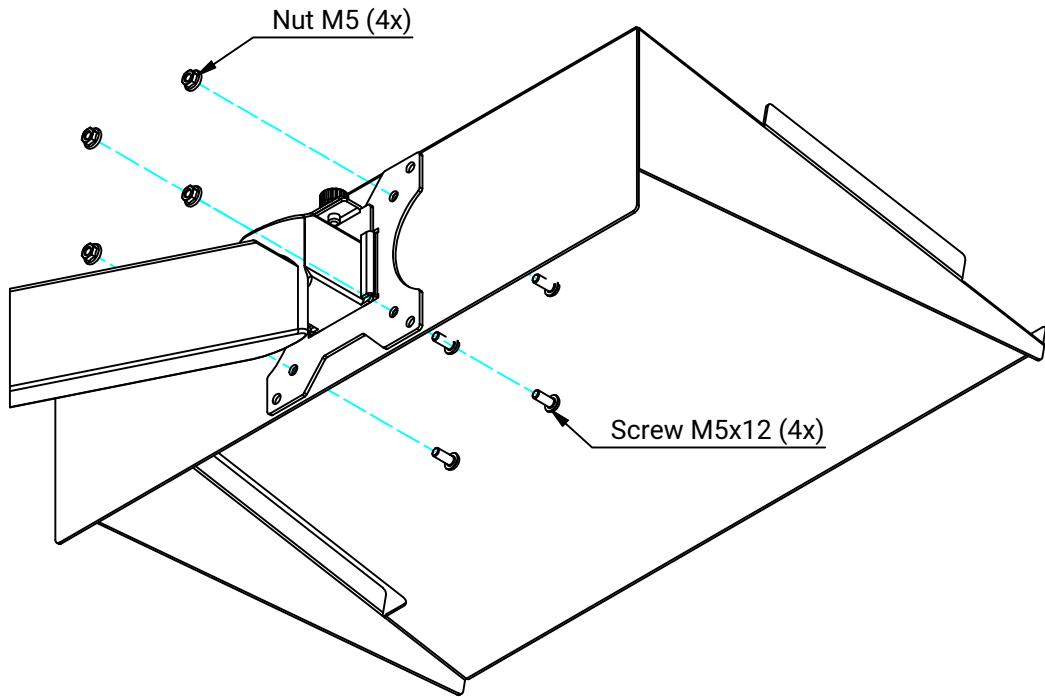

3-442

Laptop Shelf 435x310 mm Vesa

1

Release the screw and insert the rotation stop.

2