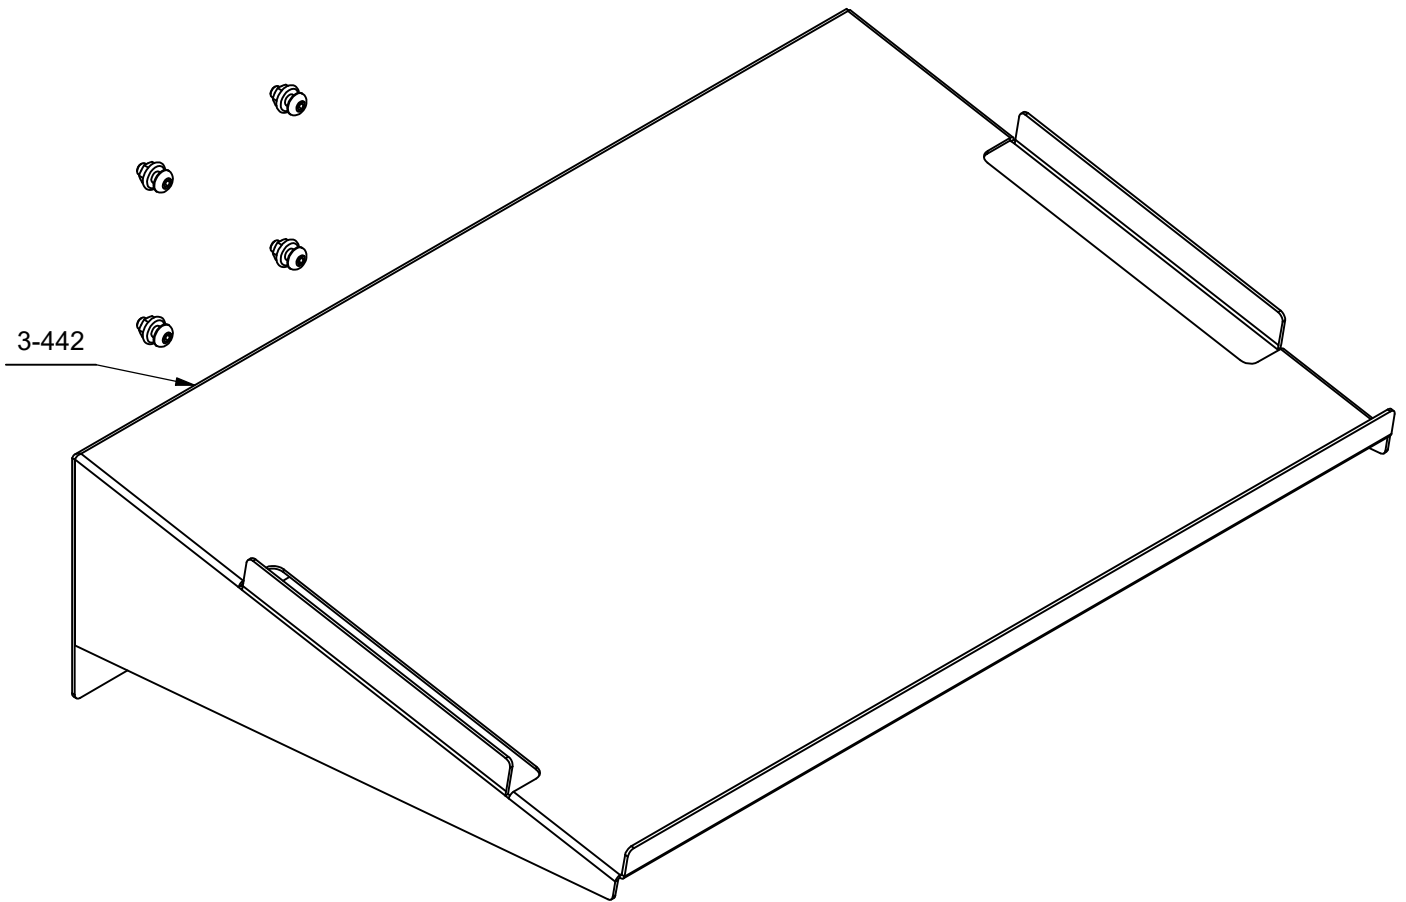

3-442

Laptop Shelf 435x310 mm Vesa

1

Release the screw and insert the rotation stop.

2