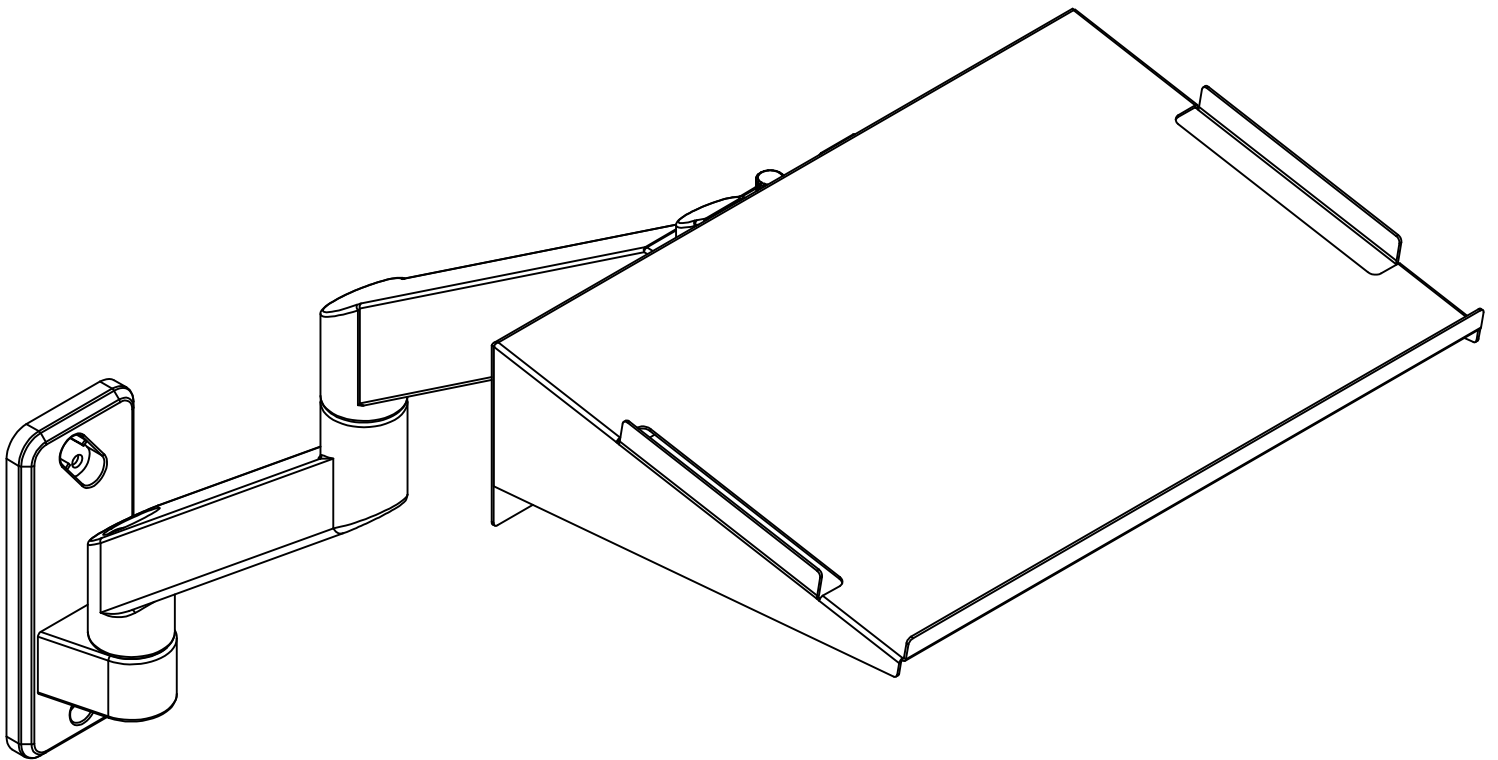

3-442

Laptop Shelf 435x310 mm Vesa

1

Release the screw and insert the rotation stop.

2