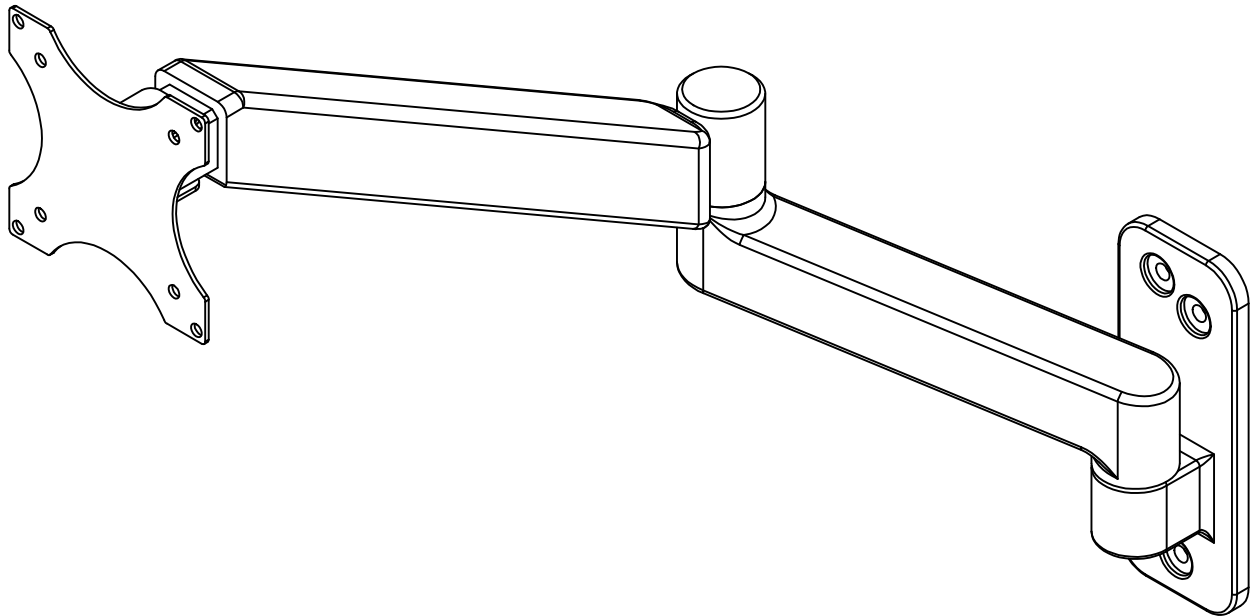

30-401-10-7

Gas spring monitor arm with extension

Left or right side mounting.

Below picture shows right side.

1

2