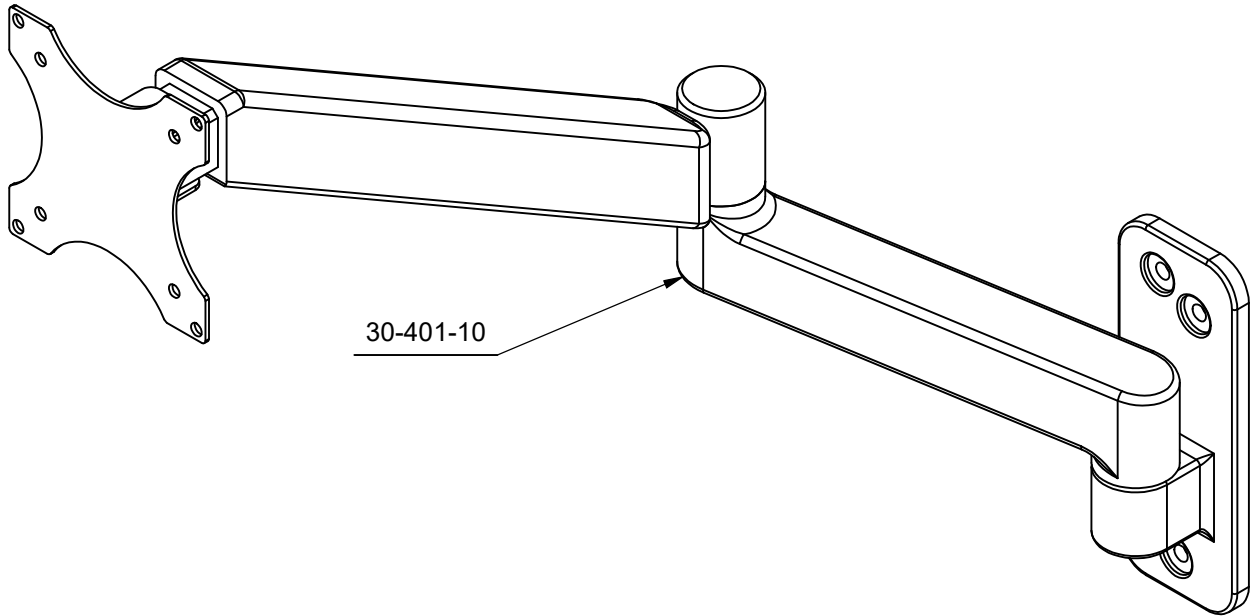

30-401-10-7

Gas spring monitor arm with extension

Left or right side mounting.

Below picture shows right side.

1

2