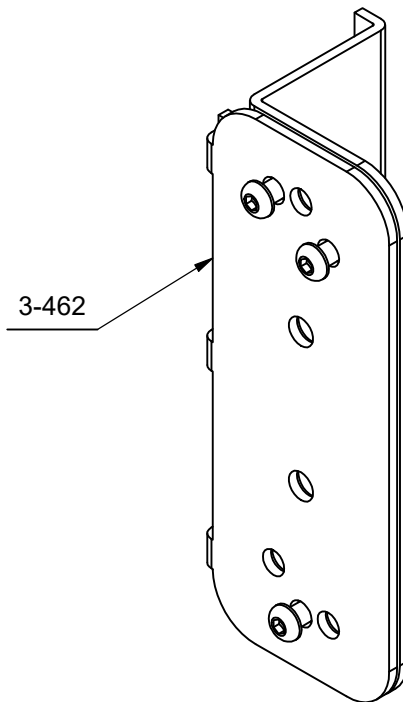

30-401-10-7

Gas spring monitor arm with extension

Left or right side mounting.

Below picture shows right side.

1

2