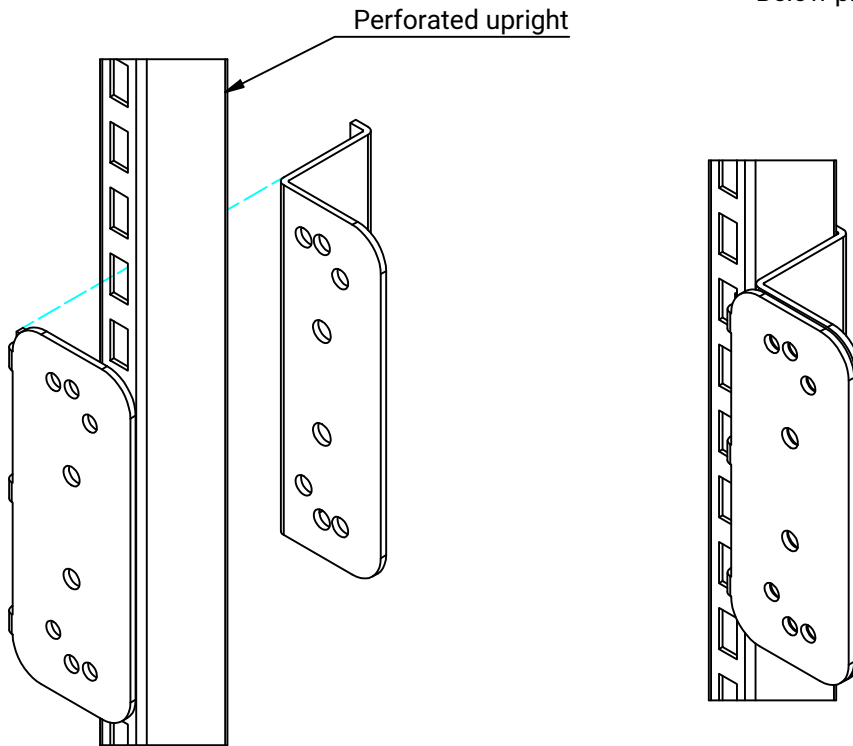

30-401-10-7

Gas spring monitor arm with extension

Left or right side mounting.

Below picture shows right side.

1

2