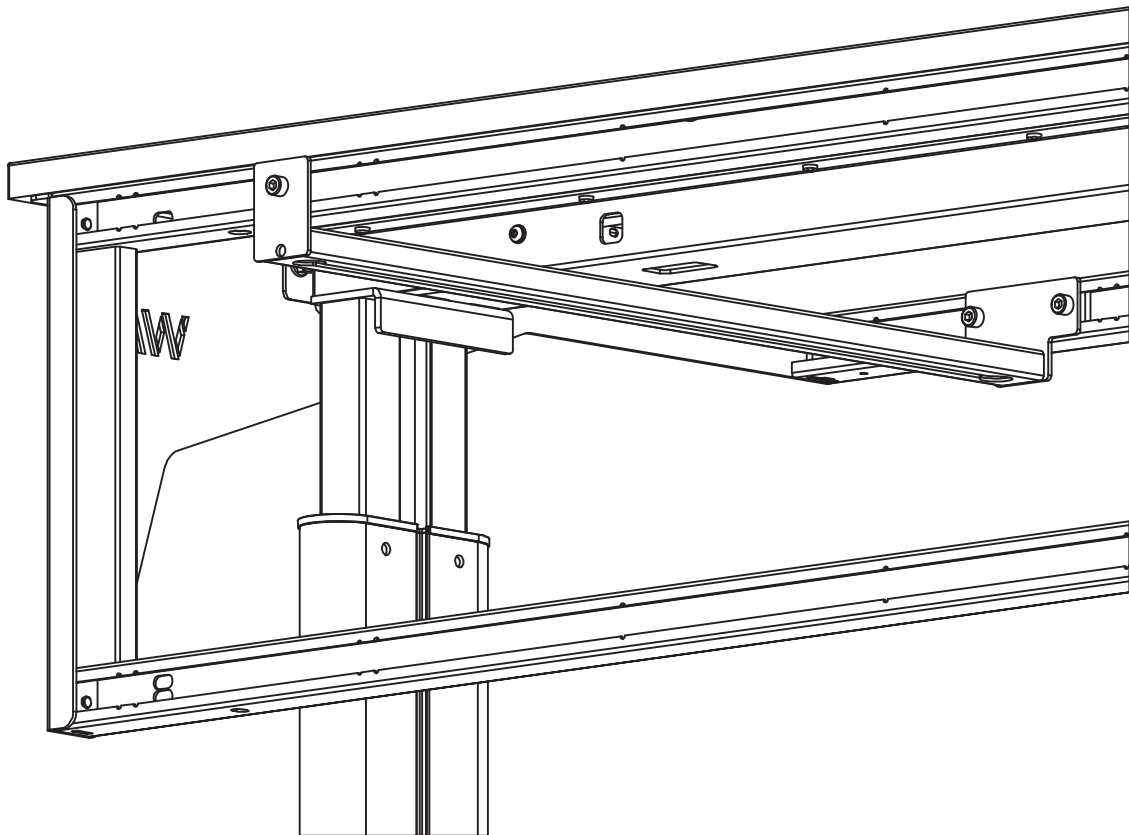

9-21013-41 Suspension for bottom shelf W250

1

2