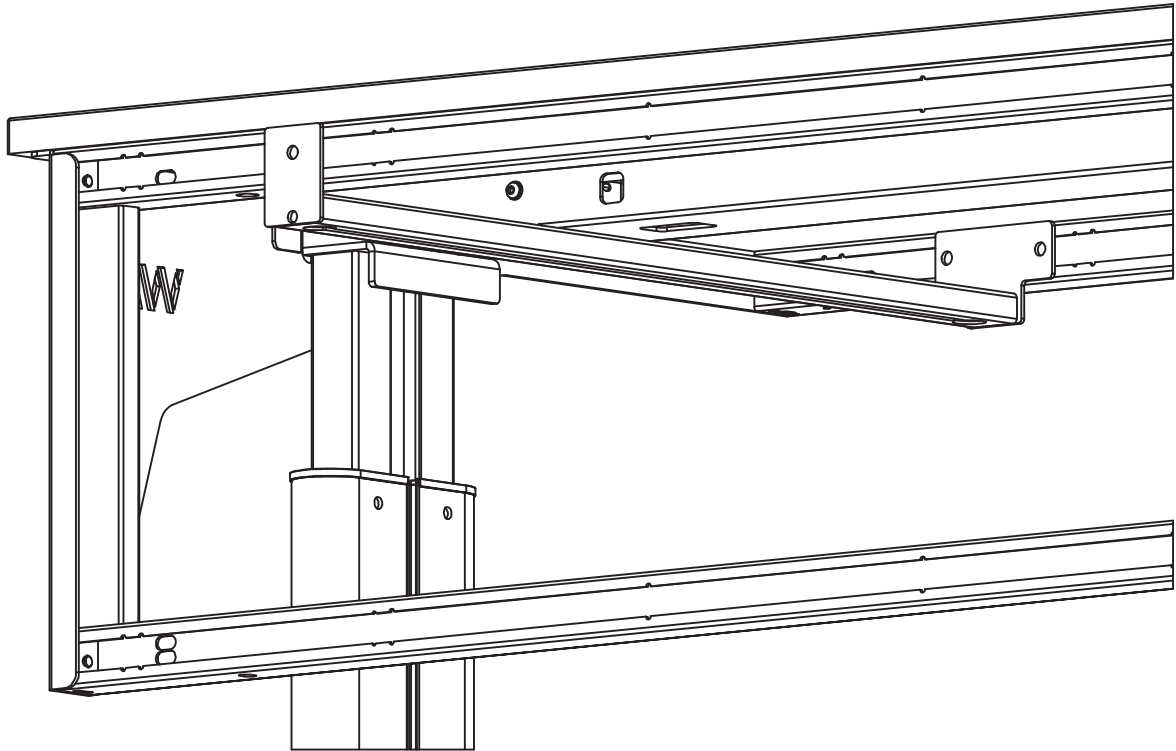

9-21013-41 Suspension for bottom shelf W250

1

2