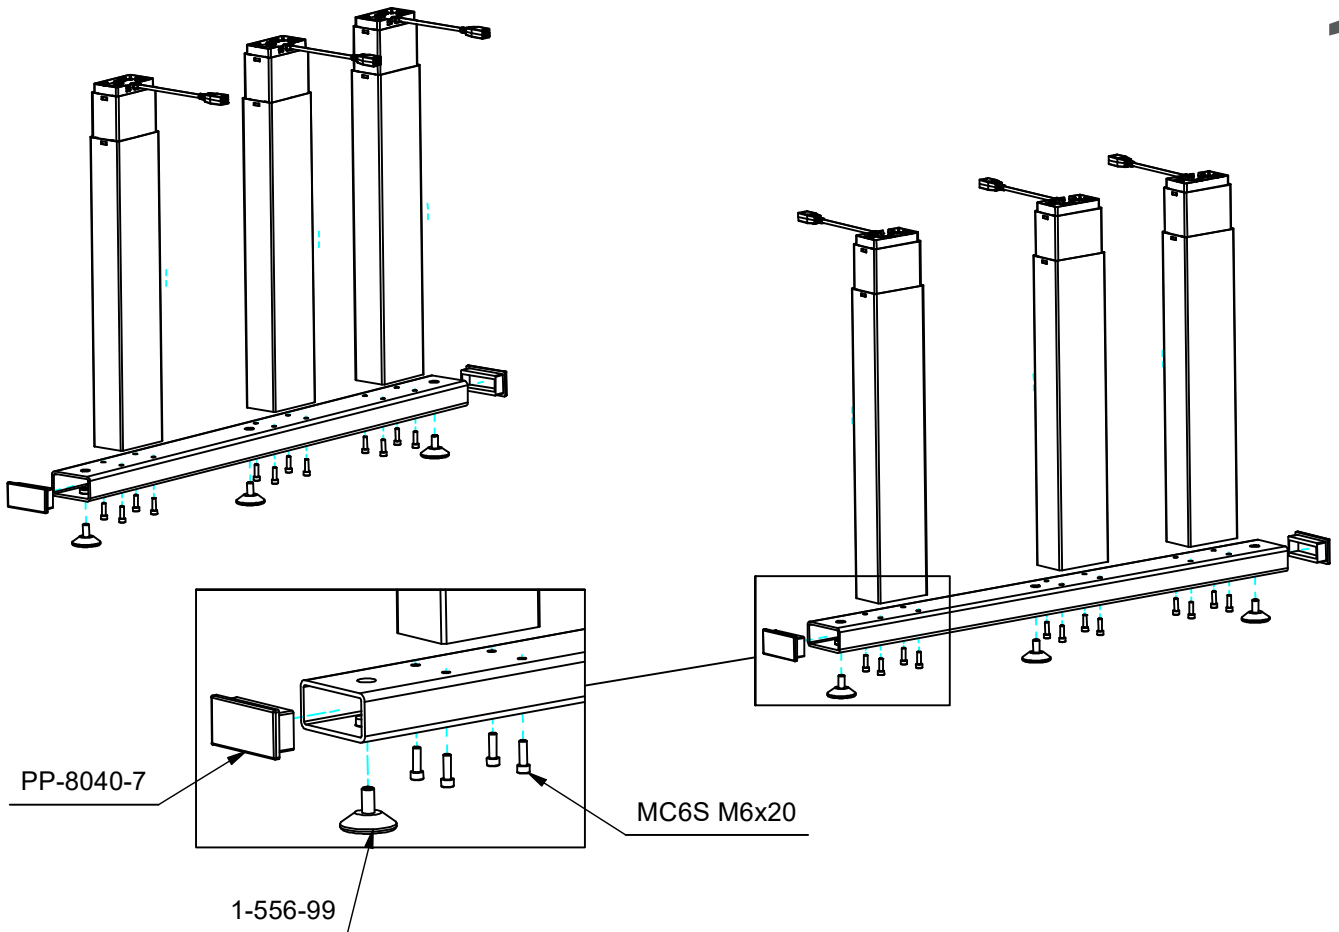

9-24013

Control Room Workstation 2000x930

1

2

3

4

5

6