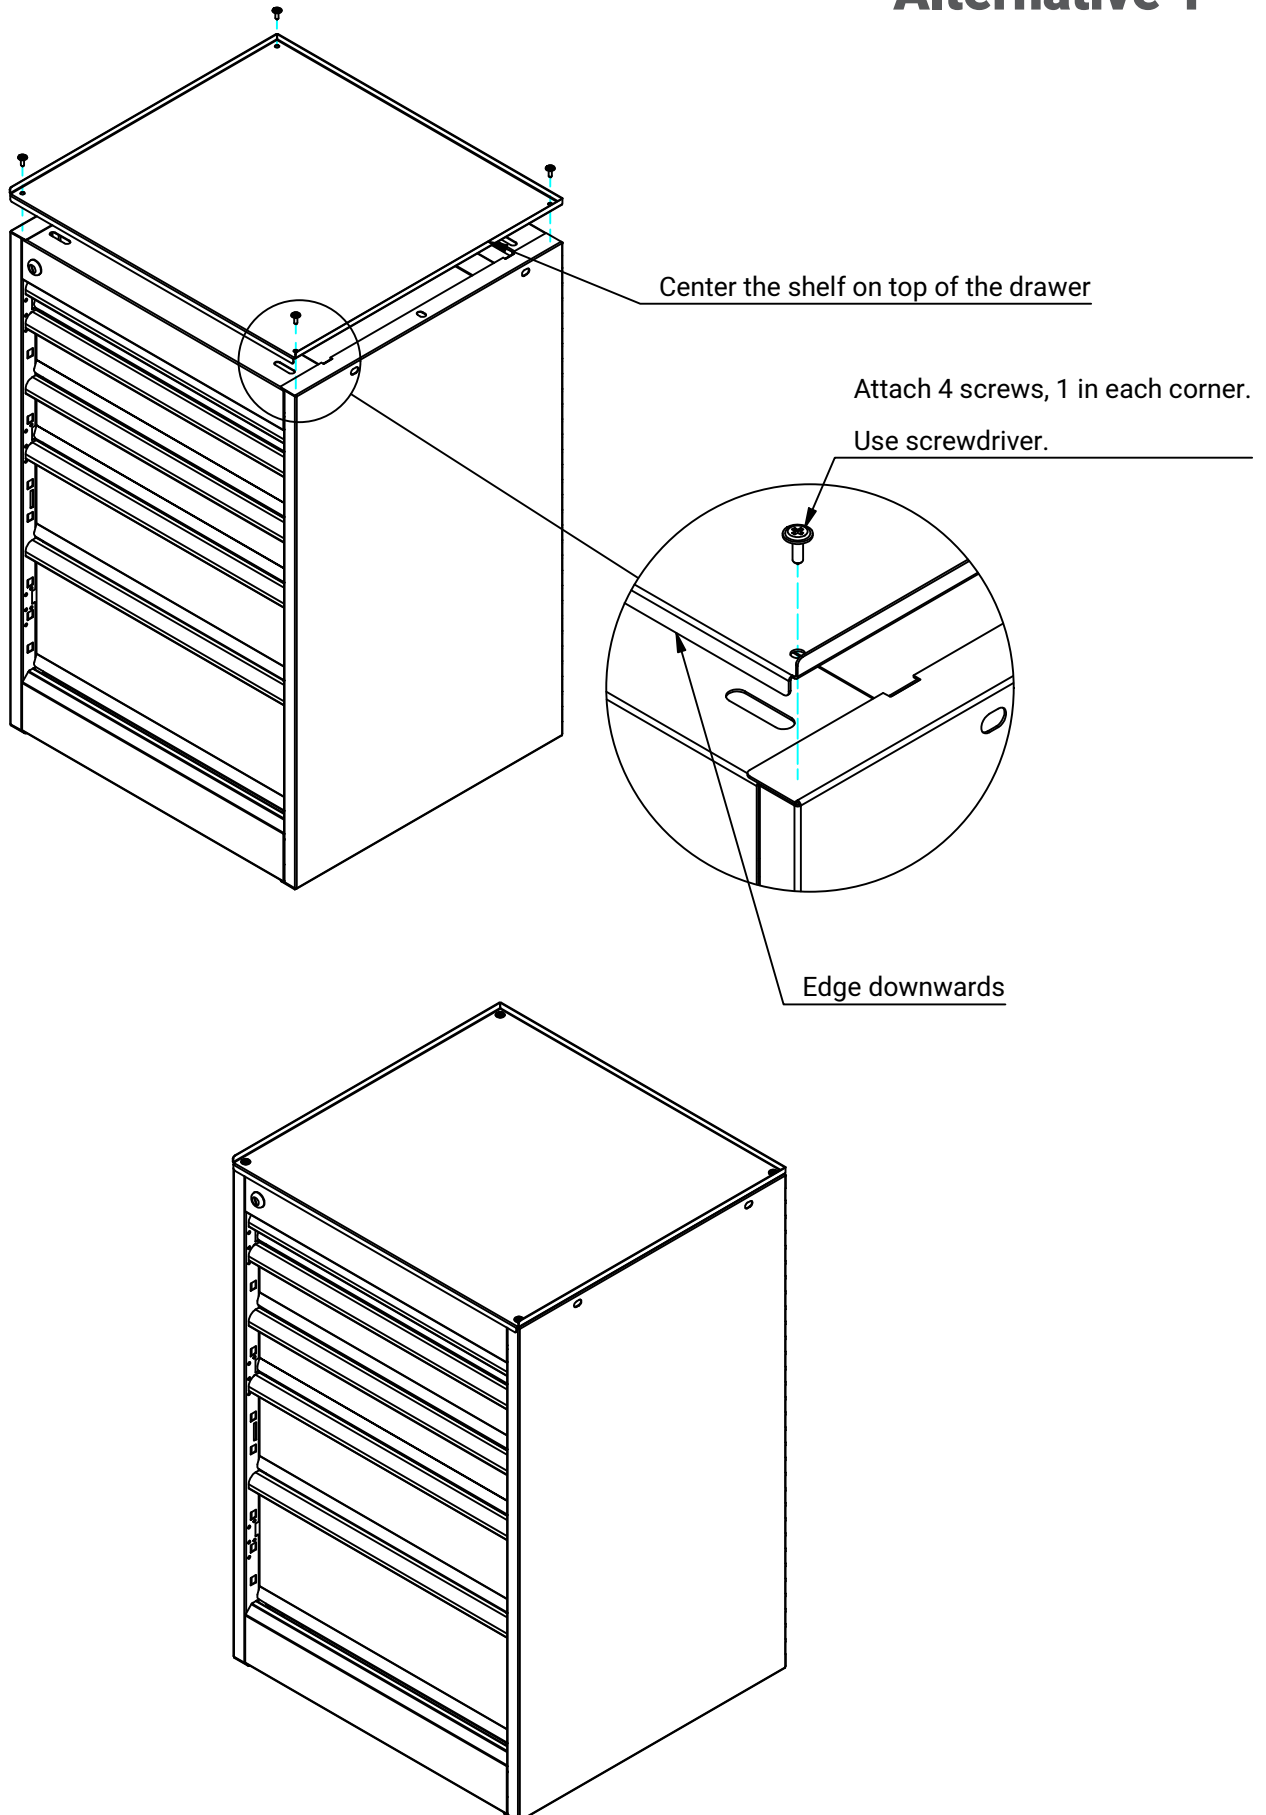

4-463/4-479

Top plate workshop drawer

Alternative 1

Alternative 2